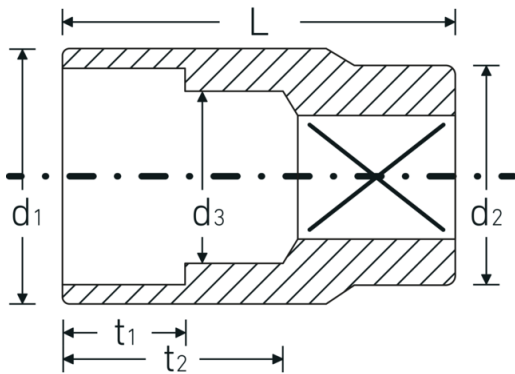

## Sockets 1/2", inch

50a

Product no. **03410052**  
GTIN **4018754007998**  
Model **50 A 1 1/8**

Label.

1/2 " Socket Wrench size 1 1/8" L.45mm

## Technical Drawing.

## Technical Attributes.

Drive profile	bi-hex AS-Drive®
Internal square drive (inch)	1/2 "
d1	38,1 mm
d2	28 mm
d3	27,4 mm
Length mm (L)	45 mm
Wrench size [inch]	1 1/8 "
t1	20 mm
t2	26 mm

## Variants.

Product no.	Model no. (ERP)	Description	GTIN
03410024	50 A 3/8	1/2 " Socket Wrench size 3/8" L.38mm	4018754007837
03410028	50 A 7/16	1/2 " Socket Wrench size 7/16" L.38mm	4018754007851
03410032	50 A 1/2	1/2 " Socket Wrench size 1/2" L.38mm	4018754007868
03410034	50 A 9/16	1/2 " Socket Wrench size 9/16" L.38mm	4018754007875
03410035	50 A 19/32	1/2 " Socket Wrench size 19/32" L.38mm	4018754007882
03410036	50 A 5/8	1/2 " Socket Wrench size 5/8" L.38mm	4018754007899
03410038	50 A 11/16	1/2 " Socket Wrench size 11/16" L.38mm	4018754007912
03410040	50 A 3/4	1/2 " Socket Wrench size 3/4" L.38mm	4018754007929
03410041	50 A 25/32	1/2 " Socket Wrench size 25/32" L.41mm	4018754007936
03410042	50 A 13/16	1/2 " Socket Wrench size 13/16" L.41mm	4018754007943
03410044	50 A 7/8	1/2 " Socket Wrench size 7/8" L.42mm	4018754007950
03410046	50 A 15/16	1/2 " Socket Wrench size 15/16" L.42mm	4018754007967
03410048	50 A 1	1/2 " Socket Wrench size 1" L.42mm	4018754007974
03410050	50 A 1 1/16	1/2 " Socket Wrench size 1 1/16" L.45mm	4018754007981
03410052	50 A 1 1/8	1/2 " Socket Wrench size 1 1/8" L.45mm	4018754007998
03410054	50 A 1 3/16	1/2 " Socket Wrench size 1 3/16" L.45mm	4018754008001
03410056	50 A 1 1/4	1/2 " Socket Wrench size 1 1/4" L.45mm	4018754008018
03410058	50 A 1 5/16	1/2 " Socket Wrench size 1 5/16" L.47mm	4018754127061
03410060	50 A 1 3/8	1/2 " Socket Wrench size 1 3/8" L.50mm	4018754127078
03410062	50 A 1 7/16	1/2 " Socket Wrench size 1 7/16" L.54mm	4018754127085
03410064	50 A 1 1/2	1/2 " Socket Wrench size 1 1/2" L.54mm	4018754127092