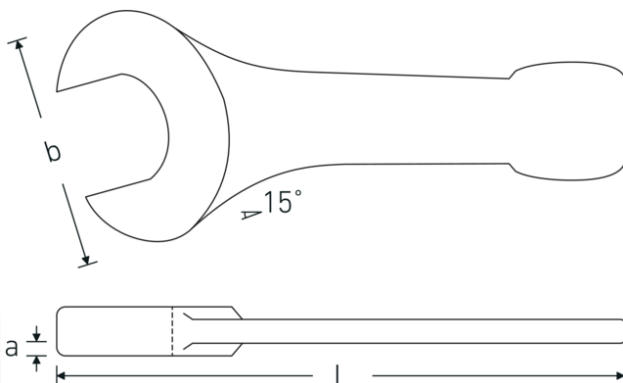

## Open-ended striking spanner

**4204**

Product no. **42040090**  
GTIN **4018754023790**  
Model **4204 90**

**Label.** Open-ended striking spanner Spanner size 90mm L.445mm

**Features.**

- DIN 133
- special tool steel, grey finish

### Technical Drawing.

### Technical Attributes.

**a** 38 mm  
**Width mm (b)** 194 mm

### Logistics data.

**Depth mm (IFS)** 445  
**Width mm (IFS)** 194

<b>DIN</b>	DIN 133	<b>Height mm (IFS)</b>	38
<b>Length mm (L)</b>	445 mm	<b>Length (packed, mm)</b>	445
<b>Spanner width 1 [mm]</b>	90 mm	<b>Width (packed, mm)</b>	194
		<b>Height (packed, mm)</b>	38
		<b>Volume (packed, dm3)</b>	3.28054 dm3
		<b>Art. no.</b>	42040090
		<b>Weight (gross, kg)</b>	7,390
		<b>Weight PAP (kg)</b>	0,000
		<b>Weight PVC (kg)</b>	0,000
		<b>GTIN</b>	4018754023790
		<b>Country of origin</b>	GERMANY
		<b>Region of origin</b>	Nordrhein-Westfalen
		<b>WEEE/ElektroG</b>	nicht ear-pflichtig
		<b>Customs tariff no.</b>	82041100
		<b>Packing standard</b>	1
		<b>Weight</b>	7390 g