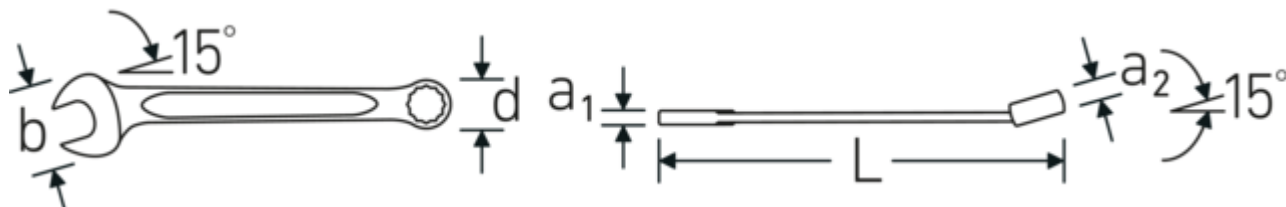

Technologies and features.

Double T-profile

Our combination and ring spanners have an additional recess in the middle of the tool. Similar to the principle of a double T-beam, this provides a tremendous load capacity and maximum strength whilst reducing weight.

Offset Shaft Design

Our spanners are specially designed with additional reinforcement in the load zones where the greatest amount of force is transmitted - namely where the jaw meets the shank - in order to prevent deformation.

Technical Attributes.

a1	10 mm
a2	18 mm
Drive profile	bi-hex AS-Drive®
Width mm (b)	80 mm
d	50,8 mm
DIN	DIN 3113 Form A / ISO 7738 Form A
Length mm (L)	460 mm
Jaw angle	15 °
Spanner width 1 [mm]	36 mm
Ring position	15 °
Spanner width 2 [mm]	36 mm
t	1 mm