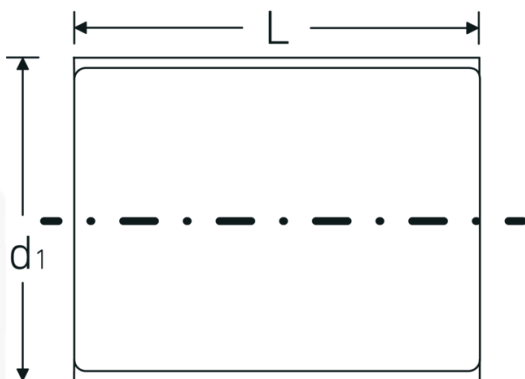

VDE socket

12171 VDE

Product no. 02380013
GTIN 4018754253517
Model 12171 VDE-13

Label. 3/8 " VDE socket Spanner size 13mm L.48mm

- Features.**
- HPQ® heavy-duty steel, chrome-plated
 - VDE insulated up to 1000 V
 - DIN EN 60900
 - Protective insulation according to IEC 900 - AC/1000 V AC/1000 V
 - Double hexagon AS-drive

Advantages.

HPQ® heavy duty steel, chrome plated

Technical Drawing.

Technical Attributes.

Drive profile	bi-hex AS-Drive®
Internal square drive (inch)	3/8 "
d1	23 mm
DIN	DIN EN 60900
Length mm (L)	48 mm
Width across flats [mm]	13 mm

Logistics data.

Depth mm (IFS)	46
Width mm (IFS)	22
Height mm (IFS)	22
Length (packed, mm)	60
Width (packed, mm)	35
Height (packed, mm)	35
Volume (packed, dm3)	0.0735 dm3
Art. no.	02380013
Weight (gross, kg)	0,040
Weight PAP (kg)	0,000
Weight PVC (kg)	0,002
GTIN	4018754253517
Country of origin	GERMANY
Region of origin	Nordrhein-Westfalen
WEEE/ElektroG	nicht ear-pflichtig
Customs tariff no.	82042000
Packing standard	1
Weight	36 g