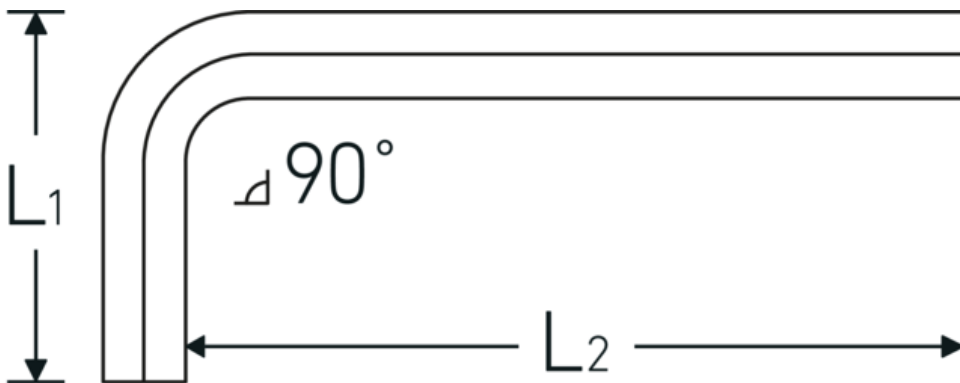

Hex key for hex bolts

10760

Product no. **43153007**
 GTIN **4018754332151**
 Model **10760 7**
WINKELSCHRAUBENDREHER
SECHSKANT

Label.

Hex key for hex bolts Hex drive 7mm L.41mm x 102mm

Technical Drawing.

Technical Attributes.

Drive profile	hex
External hex drive (mm)	7 mm
DIN	DIN ISO 2936
L1	41 mm
L2	102 mm

Logistics data.

Depth mm (IFS)	100
Width mm (IFS)	39
Height mm (IFS)	8
Length (packed, mm)	175
Width (packed, mm)	100
Height (packed, mm)	9
Volume (packed, dm ³)	0.1575 dm ³
Product no.	43153007
Weight (gross, kg)	0,424

Weight PAP (kg)	0,000
Weight PVC (kg)	0,004
GTIN	4018754332151
Country of origin	GERMANY
Region of origin	Nordrhein-Westfalen
WEEE/ElektroG	nicht ear-pflichtig
Customs tariff no.	82054000
Packing standard	10
Weight	43 g