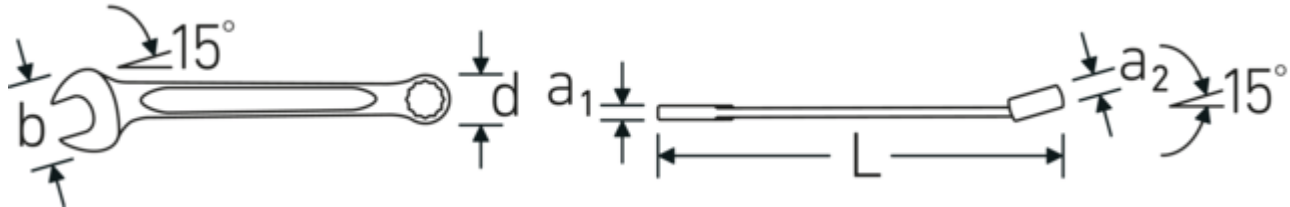

Technologies and features.

Double T-profile

Our combination and ring spanners have an additional recess in the middle of the tool. Similar to the principle of a double T-beam, this provides a tremendous load capacity and maximum strength whilst reducing weight.

Offset Shaft Design

Our spanners are specially designed with additional reinforcement in the load zones where the greatest amount of force is transmitted - namely where the jaw meets the shank - in order to prevent deformation.

Technical Attributes.

a1	5,8 mm
a2	10 mm
Drive profile	bi-hex AS-Drive®
Width mm (b)	37 mm
d	23,2 mm
DIN	DIN 3113 Form A / ISO 7738 Form A
Length mm (L)	180 mm
Jaw angle	15 °
Spanner width 1 [mm]	16 mm
Ring position	15 °
Spanner width 2 [mm]	16 mm
t	10 mm