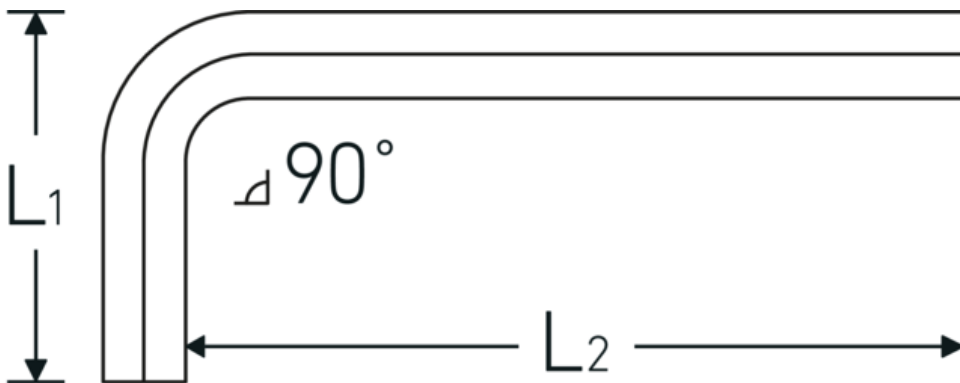

Hex key L-wrench

10760a

Product no. **43553010**
 GTIN **4018754332328**
 Model **10760a 5/32**
WINKELSCHRAUBENDREHER
SECHSKANT

Label.

Hex key L-wrench screwdriver Hex drive 5/32 L.25mm x 65mm

Technical Drawing.

Technical Attributes.

Drive profile	hex
External hex drive (inch)	5/32
L1	25 mm
L2	65 mm

Logistics data.

Depth mm (IFS)	71
Width mm (IFS)	28
Height mm (IFS)	4
Length (packed, mm)	175
Width (packed, mm)	100
Height (packed, mm)	5
Volume (packed, dm ³)	0.0875 dm ³
Product no.	43553010
Weight (gross, kg)	0,102

Weight PAP (kg)	0,000
Weight PVC (kg)	0,004
GTIN	4018754332328
Country of origin	GERMANY
Region of origin	Nordrhein-Westfalen
WEEE/ElektroG	nicht ear-pflichtig
Customs tariff no.	82054000
Packing standard	10
Weight	10 g