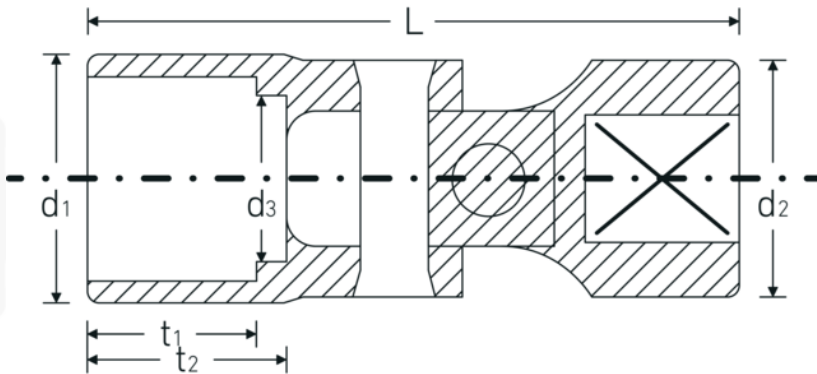

## UNIFLEX socket

47

Product no. **02040019**  
GTIN **4018754002559**  
Model **47 19**

**Label.** 3/8 " UNIFLEX socket Spanner size 19mm L.57mm

**Features.** • HPQ® heavy-duty steel, chrome-plated

## Technical Attributes.

Drive profile	bi-hex AS-Drive®
Internal square drive (inch)	3/8 "
d1	25,5 mm
d2	17,5 mm
d3	18 mm
Length mm (L)	57 mm
Width across flats [mm]	19 mm
t1	16 mm
t2	21 mm

## Logistics data.

Depth mm (IFS)	49
Width mm (IFS)	26
Height mm (IFS)	26
Length (packed, mm)	49
Width (packed, mm)	26
Height (packed, mm)	26
Volume (packed, dm3)	0.033124 dm3
Art. no.	02040019
Weight (gross, kg)	0,071
Weight PAP (kg)	0,000
Weight PVC (kg)	0,002
GTIN	4018754002559
Country of origin	GERMANY
Region of origin	Nordrhein-Westfalen
WEEE/ElektroG	nicht ear-pflichtig
Customs tariff no.	82042000
Packing standard	1
Weight	68 g

## Variants.

Art. no.	Model no. (ERP)	Description	GTIN
02040010	47 10	3/8 " UNIFLEX socket Spanner size 10mm L.45,5mm	4018754002467
02040011	47 11	3/8 " UNIFLEX socket Spanner size 11mm L.47,5mm	4018754002474
02040012	47 12	3/8 " UNIFLEX socket Spanner size 12mm L.48mm	4018754002481
02040013	47 13	3/8 " UNIFLEX socket Spanner size 13mm L.48mm	4018754002498
02040014	47 14	3/8 " UNIFLEX socket Spanner size 14mm L.48,5mm	4018754002504
02040015	47 15	3/8 " UNIFLEX socket Spanner size 15mm L.48,5mm	4018754002511
02040016	47 16	3/8 " UNIFLEX socket Spanner size 16mm L.51,5mm	4018754002528
02040017	47 17	3/8 " UNIFLEX socket Spanner size 17mm L.53,5mm	4018754002535