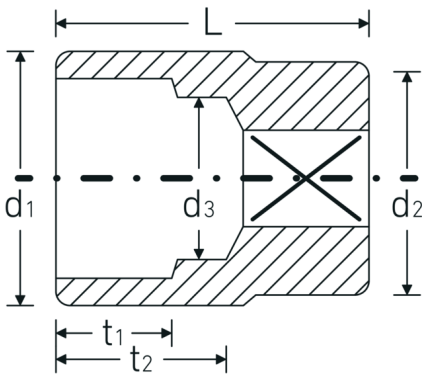

Sockets 1", metric

60

Product no. **06010060**
GTIN **4018754009954**
Model **60 60**

Label.

1 " Socket Wrench size 60mm L.90mm

Technical Drawing.

Technical Attributes.

| | |
|------------------------------|-----------------------|
| Drive profile | bi-hex AS-Drive® |
| Internal square drive (inch) | 1 " |
| d1 | 78 mm |
| d2 | 48 mm |
| d3 | 53 mm |
| DIN | DIN 3124 / ISO 2725-1 |
| Length mm (L) | 90 mm |
| Width across flats [mm] | 60 mm |
| t1 | 40 mm |

Logistics data.

| | |
|-----------------------------------|--------------------------|
| Depth mm (IFS) | 90 |
| Width mm (IFS) | 78 |
| Height mm (IFS) | 78 |
| Length (packed, mm) | 91 |
| Width (packed, mm) | 79 |
| Height (packed, mm) | 79 |
| Volume (packed, dm ³) | 0.567931 dm ³ |
| Product no. | 06010060 |
| Weight (gross, kg) | 0,992 |

Variants.

| Product no. | Model no. (ERP) | Description | GTIN |
|-------------|-----------------|------------------------------------|---------------|
| 06010030 | 60 30 | 1 " Socket Wrench size 30mm L.65mm | 4018754009879 |
| 06010032 | 60 32 | 1 " Socket Wrench size 32mm L.67mm | 4018754009886 |
| 06010034 | 60 34 | 1 " Socket Wrench size 34mm L.67mm | 4018754009893 |
| 06010036 | 60 36 | 1 " Socket Wrench size 36mm L.67mm | 4018754009909 |
| 06010041 | 60 41 | 1 " Socket Wrench size 41mm L.70mm | 4018754009916 |
| 06010046 | 60 46 | 1 " Socket Wrench size 46mm L.75mm | 4018754009923 |
| 06010050 | 60 50 | 1 " Socket Wrench size 50mm L.80mm | 4018754009930 |
| 06010055 | 60 55 | 1 " Socket Wrench size 55mm L.85mm | 4018754009947 |
| 06010060 | 60 60 | 1 " Socket Wrench size 60mm L.90mm | 4018754009954 |