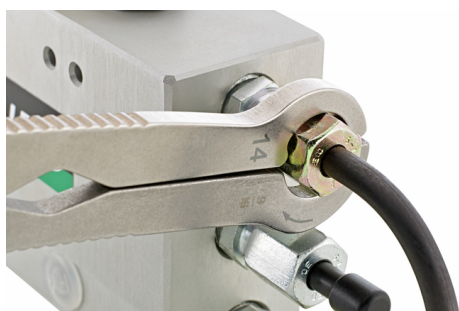

Ratchet wrench set FastRatch

FastRatch 240

Product no. **96411006**
 GTIN **4018754289196**
 Model **FastRatch 240/6**

Label.

Ratchet wrench set FastRatch FastRatch 240/6 8-19 6

Technical Drawing.

Technical Attributes.

Number of tools	6
Range	8-19
No.	240/6

Logistics data.

Depth mm (IFS)	295
Width mm (IFS)	90
Height mm (IFS)	35
Length (packed, mm)	295
Width (packed, mm)	90

Height (packed, mm)	35
Volume (packed, dm3)	0.92925 dm3
Product no.	96411006
Weight (gross, kg)	1,230
Weight PAP (kg)	0,000
Weight PVC (kg)	0,001
GTIN	4018754289196
Country of origin	GERMANY
Region of origin	Nordrhein-Westfalen
WEEE/ElektroG	nicht ear-pflichtig
Customs tariff no.	82041100
Packing standard	1
Weight	1230 g

Variants.

Product no.	Art. no. (ERP)	Description	GTIN
96411003	FastRatch 240/4	Ratchet wrench set FastRatch FastRatch 240/4 8-14 4	4018754266586
96411005	FastRatch 240/5	Ratchet wrench set FastRatch FastRatch 240/5 10-19 5	4018754289189
96411006	FastRatch 240/6	Ratchet wrench set FastRatch FastRatch 240/6 8-19 6	4018754289196