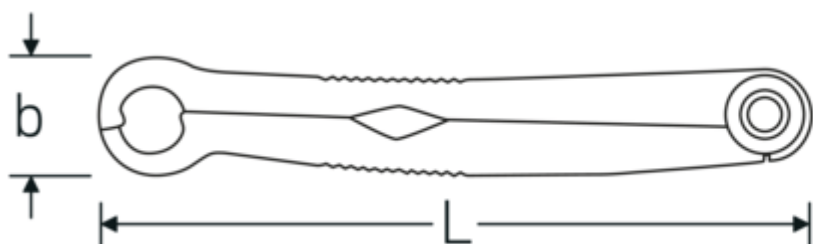

Ratchet wrench set FastRatch

FastRatch 240

Product no. **96411006**
 GTIN **4018754289196**
 Model **FastRatch 240/6**

Label.

Ratchet wrench set FastRatch FastRatch 240/6 8-19 6

Technical Drawing.

Technical Attributes.

Number of tools	6
Range	8-19
No.	240/6

Logistics data.

Depth mm (IFS)	295
Width mm (IFS)	90
Height mm (IFS)	35
Length (packed, mm)	295
Width (packed, mm)	90

Height (packed, mm)	35
Volume (packed, dm3)	0.92925 dm3
Product no.	96411006
Weight (gross, kg)	1,230
Weight PAP (kg)	0,000
Weight PVC (kg)	0,001
GTIN	4018754289196
Country of origin	GERMANY
Region of origin	Nordrhein-Westfalen
WEEE/ElektroG	nicht ear-pflichtig
Customs tariff no.	82041100
Packing standard	1
Weight	1230 g

Variants.

Product no.	Art. no. (ERP)	Description	GTIN
96411003	FastRatch 240/4	Ratchet wrench set FastRatch FastRatch 240/4 8-14 4	4018754266586
96411005	FastRatch 240/5	Ratchet wrench set FastRatch FastRatch 240/5 10-19 5	4018754289189
96411006	FastRatch 240/6	Ratchet wrench set FastRatch FastRatch 240/6 8-19 6	4018754289196