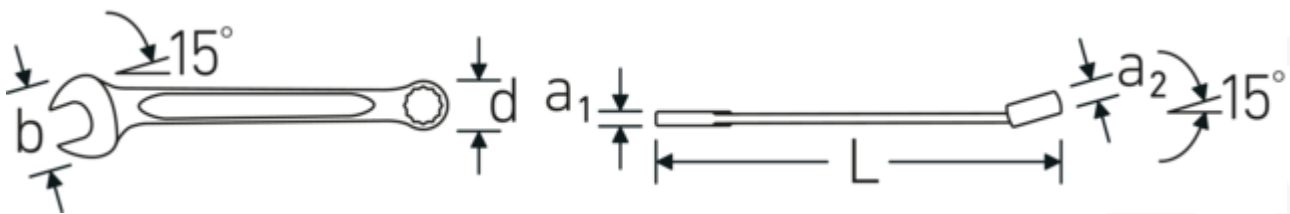

Technologies and features.

Double T-profile

Our combination and ring wrenches have an additional recess in the middle of the tool. Similar to the principle of a double T-beam, this provides a tremendous load capacity and maximum strength whilst reducing weight.

Offset Shaft Design

STAHLWILLE wrenches are reinforced between the jaw and shaft, as this is where the greatest forces are exerted. The special design strengthens the stress zones, thus reducing the risk of breakage to a minimum.

Technical Attributes.

a1	9,4 mm
a2	17 mm
Drive profile	bi-hex AS-Drive®
Width mm (b)	75 mm
d	48 mm
DIN	DIN 3113 Form A / ISO 7738 Form A
Length mm (L)	450 mm
Jaw angle	15 °
Wrench width 1 [mm]	34 mm
Ring position	15 °