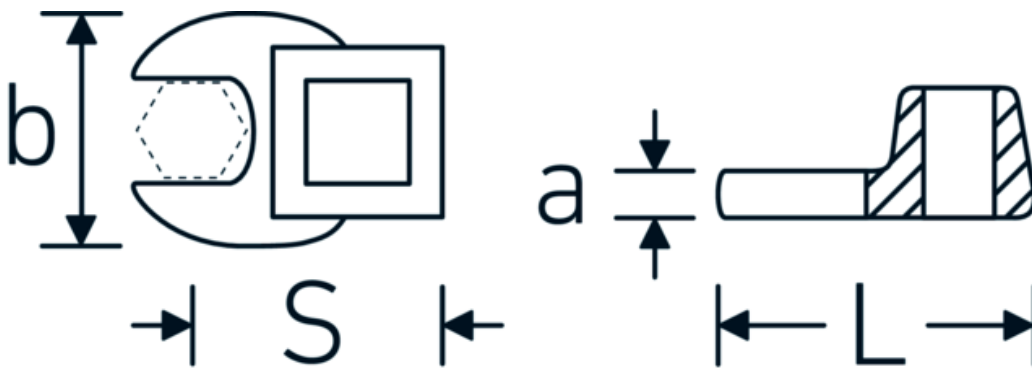

## CROW-FOOT spanner

540a

Product no. **02500052**  
GTIN **4018754004720**  
Model **540 A 1 1/8**

**Label.** 3/8 " CROW-FOOT spanner Spanner size 1 1/8" L.50mm

**Features.**

- Chrome Alloy Steel, chrome plated
- Caution! Modified settings on torque wrench

## Technical Drawing.

## Technical Attributes.

a	8 mm
Internal square drive (inch)	3/8 "
Width mm (b)	50 mm
Length mm (L)	50 mm
S	28,5 mm
Spanner size [inch]	1 1/8 "

## Variants.

Art. no.	Model no. (ERP)	Description	GTIN
01500024	540 A 3/8	1/4 " CROW-FOOT spanner Spanner size 3/8" L.25,5mm	4018754173839
02500028	540 A 7/16	3/8 " CROW-FOOT spanner Spanner size 7/16" L.32mm	4018754004621
02500032	540 A 1/2	3/8 " CROW-FOOT spanner Spanner size 1/2" L.34,3mm	4018754004638
02500034	540 A 9/16	3/8 " CROW-FOOT spanner Spanner size 9/16" L.37,7mm	4018754004645
02500036	540 A 5/8	3/8 " CROW-FOOT spanner Spanner size 5/8" L.37,7mm	4018754004652
02500038	540 A 11/16	3/8 " CROW-FOOT spanner Spanner size 11/16" L.42,5mm	4018754004669
02500040	540 A 3/4	3/8 " CROW-FOOT spanner Spanner size 3/4" L.42,5mm	4018754004676
02500042	540 A 13/16	3/8 " CROW-FOOT spanner Spanner size 13/16" L.42,3mm	4018754004683
02500044	540 A 7/8	3/8 " CROW-FOOT spanner Spanner size 7/8" L.44,5mm	4018754004690
02500048	540 A 1	3/8 " CROW-FOOT spanner Spanner size 1" L.47mm	4018754004706
02500050	540 A 1 1/16	3/8 " CROW-FOOT spanner Spanner size 1 1/16" L.47mm	4018754004713
02500052	540 A 1 1/8	3/8 " CROW-FOOT spanner Spanner size 1 1/8" L.50mm	4018754004720
02500054	540 A 1 3/16	3/8 " CROW-FOOT spanner Spanner size 1 3/16" L.50mm	4018754004737
02500056	540 A 1 1/4	3/8 " CROW-FOOT spanner Spanner size 1 1/4" L.53mm	4018754004744