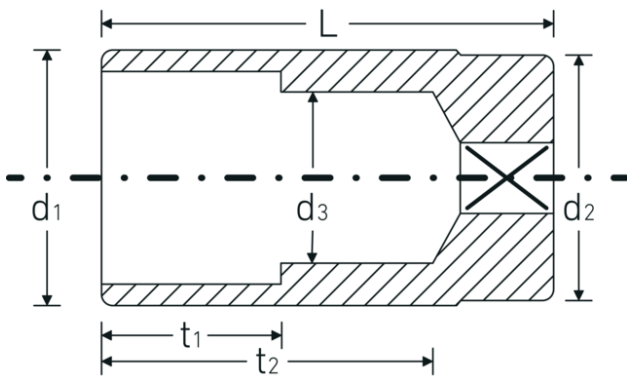

Sockets 1/2", inch, extra deep

51a

Product no. **03420028**
GTIN **4018754127115**
Model **51 A 7/16**

Label. 1/2 " Socket Wrench size 7/16" L.83mm

Technical Drawing.

Technical Attributes.

Drive profile	bi-hex AS-Drive®
Internal square drive (inch)	1/2 "
d1	16,3 mm
d2	22 mm
d3	9,9 mm
Length mm (L)	83 mm
Wrench size [inch]	7/16 "
t1	19 mm
t2	67 mm

Logistics data.

Depth mm (IFS)	83
Width mm (IFS)	22
Height mm (IFS)	22
Length (packed, mm)	150
Width (packed, mm)	100
Height (packed, mm)	22
Volume (packed, dm3)	0.33 dm3
Product no.	03420028
Weight (gross, kg)	0,517

Variants.

Product no.	Model no. (ERP)	Description	GTIN
03420024	51 A 3/8	1/2 " Socket Wrench size 3/8" L.83mm	4018754127108
03420028	51 A 7/16	1/2 " Socket Wrench size 7/16" L.83mm	4018754127115
03420032	51 A 1/2	1/2 " Socket Wrench size 1/2" L.83mm	4018754008025
03420034	51 A 9/16	1/2 " Socket Wrench size 9/16" L.83mm	4018754008032
03420036	51 A 5/8	1/2 " Socket Wrench size 5/8" L.83mm	4018754008049
03420038	51 A 11/16	1/2 " Socket Wrench size 11/16" L.83mm	4018754008056
03420040	51 A 3/4	1/2 " Socket Wrench size 3/4" L.83mm	4018754008063
03420042	51 A 13/16	1/2 " Socket Wrench size 13/16" L.83mm	4018754127122
03420044	51 A 7/8	1/2 " Socket Wrench size 7/8" L.83mm	4018754008070
03420046	51 A 15/16	1/2 " Socket Wrench size 15/16" L.83mm	4018754008087
03420048	51 A 1	1/2 " Socket Wrench size 1" L.83mm	4018754008094
03420050	51 A 1 1/16	1/2 " Socket Wrench size 1 1/16" L.83mm	4018754008100
03420052	51 A 1 1/8	1/2 " Socket Wrench size 1 1/8" L.83mm	4018754008117
03420054	51 A 1 3/16	1/2 " Socket Wrench size 1 3/16" L.83mm	4018754127139
03420056	51 A 1 1/4	1/2 " Socket Wrench size 1 1/4" L.83mm	4018754127146
03420058	51 A 1 5/16	1/2 " Socket Wrench size 1 5/16" L.83mm	4018754127153
03420060	51 A 1 3/8	1/2 " Socket Wrench size 1 3/8" L.83mm	4018754127160
03420062	51 A 1 7/16	1/2 " Socket Wrench size 1 7/16" L.83mm	4018754127177
03420064	51 A 1 1/2	1/2 " Socket Wrench size 1 1/2" L.83mm	4018754127184