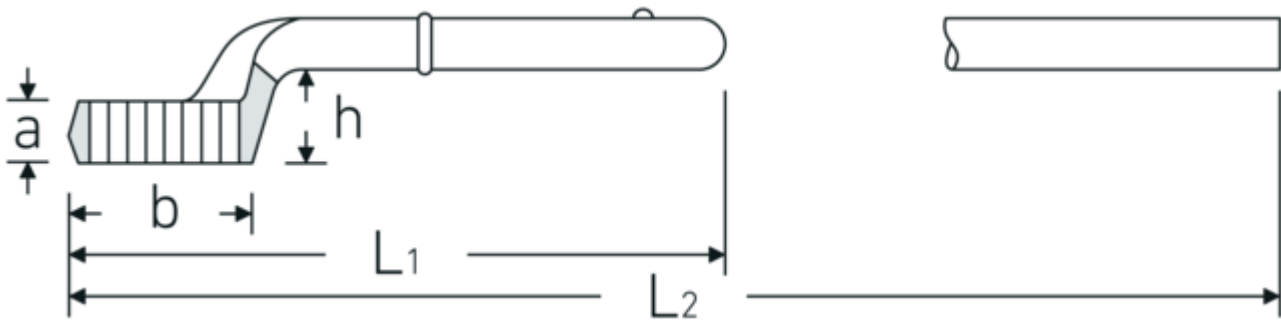

## Heavy duty ring wrench

5

Product no. **42020090**  
GTIN **4018754023622**  
Model **5 90**

**Label.** Heavy duty ring wrench Wrench size 90mm L.410mm

### Technical Drawing.

### Technical Attributes.

<b>a</b>	45 mm
<b>Width mm (b)</b>	140 mm
<b>for no.</b>	4
<b>Height mm (h)</b>	63 mm
<b>L1</b>	410 mm
<b>L2</b>	1100 mm
<b>Wrench width 1 [mm]</b>	90 mm