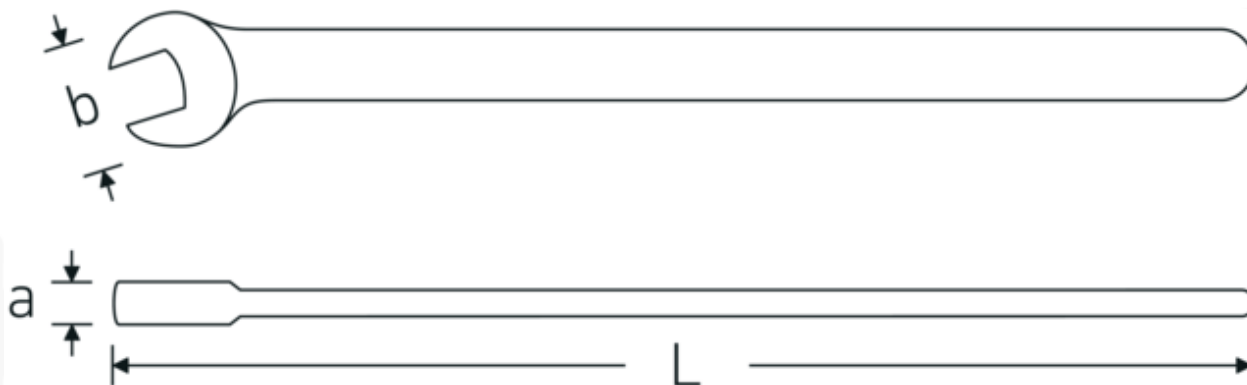

VDE single-ended open-jaw spanners

12160 VDE

Product no. **44180013**
GTIN **4018754253975**
Model **12160 VDE 13**

Label. VDE single-ended open-jaw spanners Spanner size 13mm L.166,4mm

Features.

- Chrome Alloy Steel, chrome plated
- VDE insulated up to 1000 V
- DIN EN 60900
- Insulated according to IEC 900 - AC/1000 V

Advantages.

DIN EN 60900.

Technical Drawing.

Technical Attributes.

a	11,5 mm
Width mm (b)	32,5 mm
DIN	DIN EN 60900
Length mm (L)	166,4 mm
Spanner width 1 [mm]	13 mm

Logistics data.

Depth mm (IFS)	165
Width mm (IFS)	29
Height mm (IFS)	11
Length (packed, mm)	200
Width (packed, mm)	100
Height (packed, mm)	15
Volume (packed, dm3)	0.3 dm3
Art. no.	44180013
Weight (gross, kg)	0,086
Weight PAP (kg)	0,000
Weight PVC (kg)	0,004
GTIN	4018754253975
Country of origin	GERMANY
Region of origin	Nordrhein-Westfalen
WEEE/ElektroG	nicht ear-pflichtig
Customs tariff no.	82041100
Packing standard	1
Weight	80 g

Variants.

Art. no.	Art. no. (ERP)	Description	GTIN
44180010	12160 VDE 10	VDE single-ended open-jaw spanners Spanner size 10mm L.140,7mm	4018754253968
44180013	12160 VDE 13	VDE single-ended open-jaw spanners Spanner size 13mm L.166,4mm	4018754253975
44180014	12160 VDE 14	VDE single-ended open-jaw spanners Spanner size 14mm L.181mm	4018754253982
44180017	12160 VDE 17	VDE single-ended open-jaw spanners Spanner size 17mm L.200mm	4018754253999
44180019	12160 VDE 19	VDE single-ended open-jaw spanners Spanner size 19mm L.218mm	4018754254002
44180022	12160 VDE 22	VDE single-ended open-jaw spanners Spanner size 22mm L.248mm	4018754254019