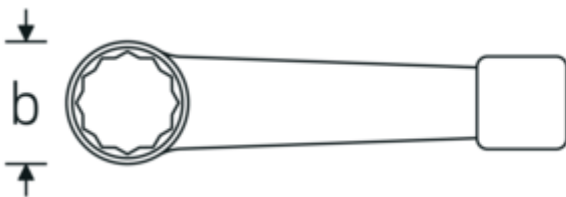

Impact ring spanner, metric

4205

Product no. **42050048**
GTIN **4018754024216**
Model **4205 48**

Label. Striking face ring spanner Spanner size 48mm L.240mm

Features.

- DIN 7444
- special steel, grey

Advantages.

DIN 7444.

Technical Drawing.

Technical Attributes.

a	22,5 mm
Width mm (b)	75 mm
DIN	DIN 7444
Length mm (L)	240 mm
Spanner width 1 [mm]	48 mm

Logistics data.

Depth mm (IFS)	240
Width mm (IFS)	74
Height mm (IFS)	22
Length (packed, mm)	240
Width (packed, mm)	74
Height (packed, mm)	22

Volume (packed, dm3)	0.39072 dm3
Art. no.	42050048
Weight (gross, kg)	0,920
Weight PAP (kg)	0,000
Weight PVC (kg)	0,000
GTIN	4018754024216
Country of origin	GERMANY
Region of origin	Nordrhein-Westfalen
WEEE/ElektroG	nicht ear-pflichtig
Customs tariff no.	82041100
Packing standard	1
Weight	920 g

42050165	4205 165	Striking face ring spanner Spanner size 165mm L.650mm	4018754024506
42050170	4205 170	Striking face ring spanner Spanner size 170mm L.650mm	4018754024513
42050175	4205 175	Striking face ring spanner Spanner size 175mm L.650mm	4018754024520
42050180	4205 180	Striking face ring spanner Spanner size 180mm L.650mm	4018754024537
42050210	4205 210	Striking face ring spanner Spanner size 210mm L.750mm	4018754024575