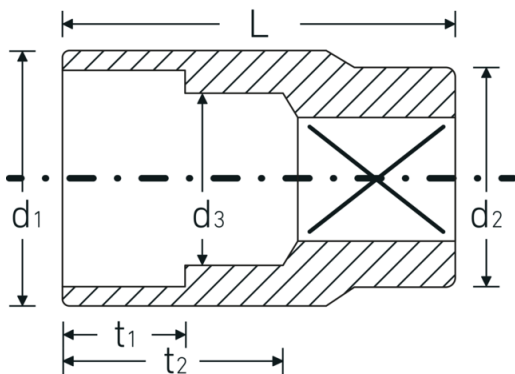

Sockets 1/2", inch

50a

Product no. **03410041**
GTIN **4018754007936**
Model **50 A 25/32**

Label. 1/2 " Socket Wrench size 25/32" L.41mm

Technical Drawing.

Technical Attributes.

Drive profile	bi-hex AS-Drive®
Internal square drive (inch)	1/2 "
d1	27 mm
d2	25 mm
d3	18,6 mm
Length mm (L)	41 mm
Wrench size [inch]	25/32 "
t1	16 mm
t2	24,6 mm

Logistics data.

Depth mm (IFS)	42
Width mm (IFS)	28
Height mm (IFS)	28
Length (packed, mm)	85
Width (packed, mm)	45
Height (packed, mm)	55
Volume (packed, dm ³)	0.210375 dm ³
Product no.	03410041
Weight (gross, kg)	0,430