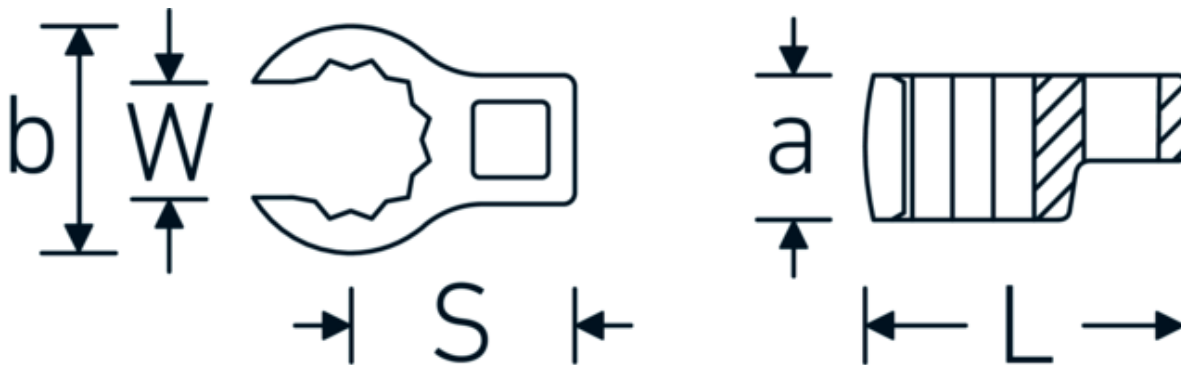

CROW-RING spanner

440

Product no. 02190018
GTIN 4018754003402
Model 440 18

Label. 3/8 " CROW-RING spanner Spanner size 18mm L.40,8mm

- Features.**
- Chrome Alloy Steel, chrome plated
 - Caution! Modified settings on torque wrench

Technical Drawing.

Technical Attributes.

a	18,5 mm
Internal square drive (inch)	3/8 "
Width mm (b)	29 mm
Length mm (L)	40,8 mm
S	21,3 mm
Width across flats [mm]	18 mm
W	14,8 mm

Logistics data.

Depth mm (IFS)	41
Width mm (IFS)	29
Height mm (IFS)	19
Length (packed, mm)	42
Width (packed, mm)	30
Height (packed, mm)	20
Volume (packed, dm3)	0.0252 dm3

Variants.

Art. no.	Model no. (ERP)	Description	GTIN
01190008	440 8	1/4 " CROW-RING spanner Spanner size 8mm L.23,8mm	4018754149094
01190009	440 9	1/4 " CROW-RING spanner Spanner size 9mm L.28,5mm	4018754140985
01190010	440 10	1/4 " CROW-RING spanner Spanner size 10mm L.28,4mm	4018754000739
01190011	440 11	1/4 " CROW-RING spanner Spanner size 11mm L.28mm	4018754149100
01190012	440 12	1/4 " CROW-RING spanner Spanner size 12mm L.30,8mm	4018754000746
01190013	440 13	1/4 " CROW-RING spanner Spanner size 13mm L.32mm	4018754102099
01190014	440 14	1/4 " CROW-RING spanner Spanner size 14mm L.31,7mm	4018754000753
02190015	440 15	3/8 " CROW-RING spanner Spanner size 15mm L.36,5mm	4018754141029
02190016	440 16	3/8 " CROW-RING spanner Spanner size 16mm L.36,1mm	4018754003389
02190017	440 17	3/8 " CROW-RING spanner Spanner size 17mm L.39,2mm	4018754003396
02190018	440 18	3/8 " CROW-RING spanner Spanner size 18mm L.40,8mm	4018754003402
02190019	440 19	3/8 " CROW-RING spanner Spanner size 19mm L.40,5mm	4018754003419
02190020	440 20	3/8 " CROW-RING spanner Spanner size 20mm L.42,9mm	4018754141036
02190021	440 21	3/8 " CROW-RING spanner Spanner size 21mm L.42,8mm	4018754003426