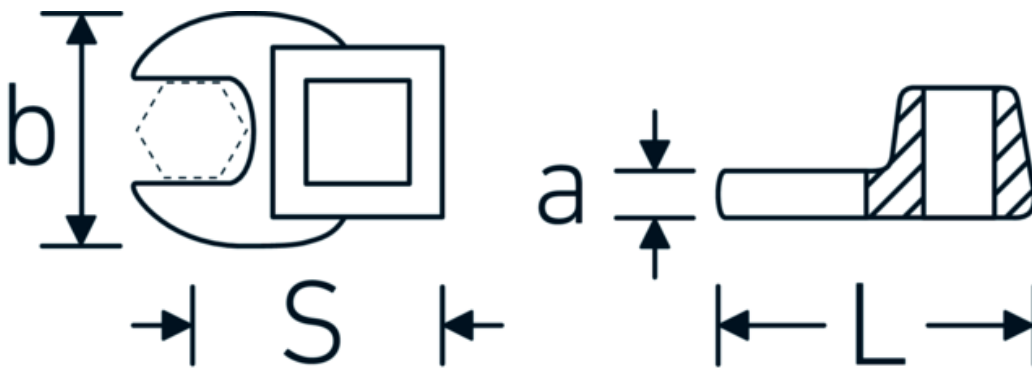

CROW-FOOT spanner

540

Product no. **02200011**
GTIN **4018754149414**
Model **540 11**

Label. 3/8 " CROW-FOOT spanner Spanner size 11mm L.32mm

Features.

- Chrome Alloy Steel, chrome plated
- Caution! Modified settings on torque wrench

Technical Drawing.

Technical Attributes.

a	6,3 mm
Internal square drive (inch)	3/8 "
Width mm (b)	22,2 mm
Length mm (L)	32 mm
S	17,4 mm
Width across flats [mm]	11 mm

Logistics data.

Depth mm (IFS)	45
Width mm (IFS)	35
Height mm (IFS)	19
Length (packed, mm)	45
Width (packed, mm)	35
Height (packed, mm)	19
Volume (packed, dm3)	0.029925 dm3

Variants.

Art. no.	Model no. (ERP)	Description	GTIN
01200008	540 8	1/4 " CROW-FOOT spanner Spanner size 8mm L.25,5mm	4018754149117
01200009	540 9	1/4 " CROW-FOOT spanner Spanner size 9mm L.25,5mm	4018754149124
01200010	540 10	1/4 " CROW-FOOT spanner Spanner size 10mm L.25,5mm	4018754149131
02200011	540 11	3/8 " CROW-FOOT spanner Spanner size 11mm L.32mm	4018754149414
02200012	540 12	3/8 " CROW-FOOT spanner Spanner size 12mm L.34,3mm	4018754003495
02200013	540 13	3/8 " CROW-FOOT spanner Spanner size 13mm L.34,3mm	4018754003501
02200014	540 14	3/8 " CROW-FOOT spanner Spanner size 14mm L.37,7mm	4018754003518
02200015	540 15	3/8 " CROW-FOOT spanner Spanner size 15mm L.37,7mm	4018754003525
02200016	540 16	3/8 " CROW-FOOT spanner Spanner size 16mm L.37,7mm	4018754003532
02200017	540 17	3/8 " CROW-FOOT spanner Spanner size 17mm L.42,5mm	4018754003549
02200018	540 18	3/8 " CROW-FOOT spanner Spanner size 18mm L.42,5mm	4018754003556
02200019	540 19	3/8 " CROW-FOOT spanner Spanner size 19mm L.42,5mm	4018754003563
02200020	540 20	3/8 " CROW-FOOT spanner Spanner size 20mm L.42,4mm	4018754141067
02200021	540 21	3/8 " CROW-FOOT spanner Spanner size 21mm L.44,5mm	4018754003570