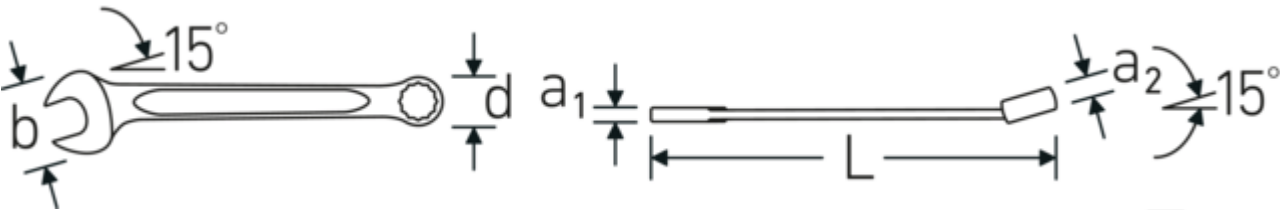

Combination wrench OPEN BOX, inch

OPEN BOX 13a

Product no. 40481212
GTIN 4018754020058
Model OPEN BOX 13a 3/16

Label. Combination wrench Wrench size 3/16 " L.95mm

Technical Drawing.

Technical Attributes.

a1	3 mm
a2	3,2 mm
Width mm (b)	14 mm
d	9,8 mm
DIN	DIN 3113 Form A / ISO 7738 Form A
Length mm (L)	95 mm
Jaw angle	15 °
Ring position	15 °
Wrench width 1 [inch]	3/16 "
Wrench width s 2 [inch]	3/16 "

Logistics data.

Depth mm (IFS)	95
Width mm (IFS)	14
Height mm (IFS)	5
Length (packed, mm)	97
Width (packed, mm)	15
Height (packed, mm)	18
Volume (packed, dm3)	0.02619 dm3
Product no.	40481212
Weight (gross, kg)	0,055
Weight PAP (kg)	0,000
Weight PVC (kg)	0,003
GTIN	4018754020058