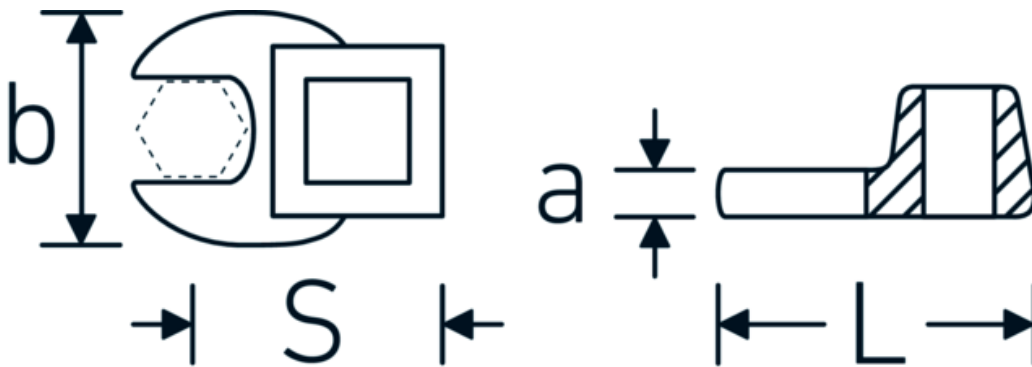

CROW-FOOT wrench, metric

540

Product no. 02200018
GTIN 4018754003556
Model 540 18

Label.

3/8 " CROW-FOOT wrench Wrench size 18mm L.42,5mm

Technical Drawing.

Technical Attributes.

a	6,3 mm
Internal square drive (inch)	3/8 "
Width mm (b)	38 mm
Length mm (L)	42,5 mm
S	22,9 mm
Width across flats [mm]	18 mm

Logistics data.

Depth mm (IFS)	45
Width mm (IFS)	40
Height mm (IFS)	18
Length (packed, mm)	45
Width (packed, mm)	40
Height (packed, mm)	18
Volume (packed, dm3)	0.0324 dm3
Product no.	02200018
Weight (gross, kg)	0,061

Variants.

Product no.	Model no. (ERP)	Description	GTIN
01200008	540 8	1/4 " CROW-FOOT wrench Wrench size 8mm L.25,5mm	4018754149117
01200009	540 9	1/4 " CROW-FOOT wrench Wrench size 9mm L.25,5mm	4018754149124
01200010	540 10	1/4 " CROW-FOOT wrench Wrench size 10mm L.25,5mm	4018754149131
02200011	540 11	3/8 " CROW-FOOT wrench Wrench size 11mm L.32mm	4018754149414
02200012	540 12	3/8 " CROW-FOOT wrench Wrench size 12mm L.34,3mm	4018754003495
02200013	540 13	3/8 " CROW-FOOT wrench Wrench size 13mm L.34,3mm	4018754003501
02200014	540 14	3/8 " CROW-FOOT wrench Wrench size 14mm L.37,7mm	4018754003518
02200015	540 15	3/8 " CROW-FOOT wrench Wrench size 15mm L.37,7mm	4018754003525
02200016	540 16	3/8 " CROW-FOOT wrench Wrench size 16mm L.37,7mm	4018754003532
02200017	540 17	3/8 " CROW-FOOT wrench Wrench size 17mm L.42,5mm	4018754003549
02200018	540 18	3/8 " CROW-FOOT wrench Wrench size 18mm L.42,5mm	4018754003556
02200019	540 19	3/8 " CROW-FOOT wrench Wrench size 19mm L.42,5mm	4018754003563
02200020	540 20	3/8 " CROW-FOOT wrench Wrench size 20mm L.42,4mm	4018754141067
02200021	540 21	3/8 " CROW-FOOT wrench Wrench size 21mm L.44,5mm	4018754003570
02200022	540 22	3/8 " CROW-FOOT wrench Wrench size 22mm L.44,5mm	4018754003587