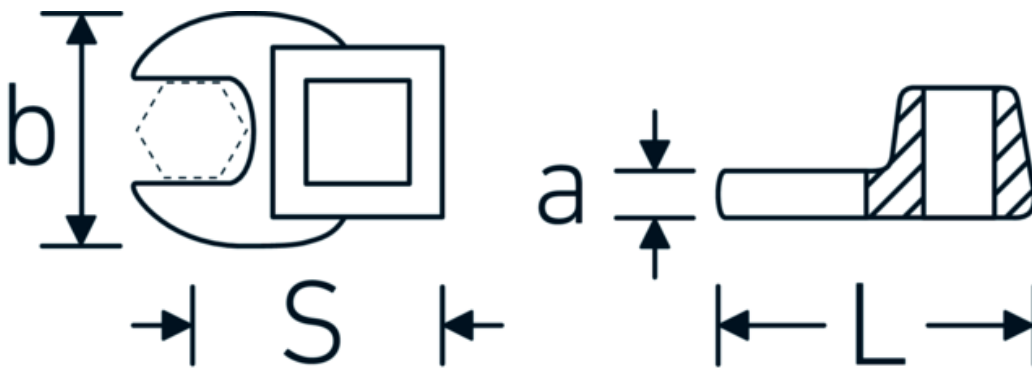

CROW-FOOT spanner

540a

Product no. **02500048**
GTIN **4018754004706**
Model **540 A 1**

Label. 3/8 " CROW-FOOT spanner Spanner size 1" L.47mm

Features.

- Chrome Alloy Steel, chrome plated
- Caution! Modified settings on torque wrench

Technical Drawing.

Technical Attributes.

a	8 mm
Internal square drive (inch)	3/8 "
Width mm (b)	45 mm
Length mm (L)	47 mm
S	26,7 mm
Spanner size [inch]	1 "

Logistics data.

Depth mm (IFS)	48
Width mm (IFS)	44
Height mm (IFS)	18
Length (packed, mm)	49
Width (packed, mm)	45
Height (packed, mm)	18
Volume (packed, dm3)	0.03969 dm3

Variants.

Art. no.	Model no. (ERP)	Description	GTIN
01500024	540 A 3/8	1/4 " CROW-FOOT spanner Spanner size 3/8" L.25,5mm	4018754173839
02500028	540 A 7/16	3/8 " CROW-FOOT spanner Spanner size 7/16" L.32mm	4018754004621
02500032	540 A 1/2	3/8 " CROW-FOOT spanner Spanner size 1/2" L.34,3mm	4018754004638
02500034	540 A 9/16	3/8 " CROW-FOOT spanner Spanner size 9/16" L.37,7mm	4018754004645
02500036	540 A 5/8	3/8 " CROW-FOOT spanner Spanner size 5/8" L.37,7mm	4018754004652
02500038	540 A 11/16	3/8 " CROW-FOOT spanner Spanner size 11/16" L.42,5mm	4018754004669
02500040	540 A 3/4	3/8 " CROW-FOOT spanner Spanner size 3/4" L.42,5mm	4018754004676
02500042	540 A 13/16	3/8 " CROW-FOOT spanner Spanner size 13/16" L.42,3mm	4018754004683
02500044	540 A 7/8	3/8 " CROW-FOOT spanner Spanner size 7/8" L.44,5mm	4018754004690
02500048	540 A 1	3/8 " CROW-FOOT spanner Spanner size 1" L.47mm	4018754004706
02500050	540 A 1 1/16	3/8 " CROW-FOOT spanner Spanner size 1 1/16" L.47mm	4018754004713
02500052	540 A 1 1/8	3/8 " CROW-FOOT spanner Spanner size 1 1/8" L.50mm	4018754004720
02500054	540 A 1 3/16	3/8 " CROW-FOOT spanner Spanner size 1 3/16" L.50mm	4018754004737
02500056	540 A 1 1/4	3/8 " CROW-FOOT spanner Spanner size 1 1/4" L.53mm	4018754004744