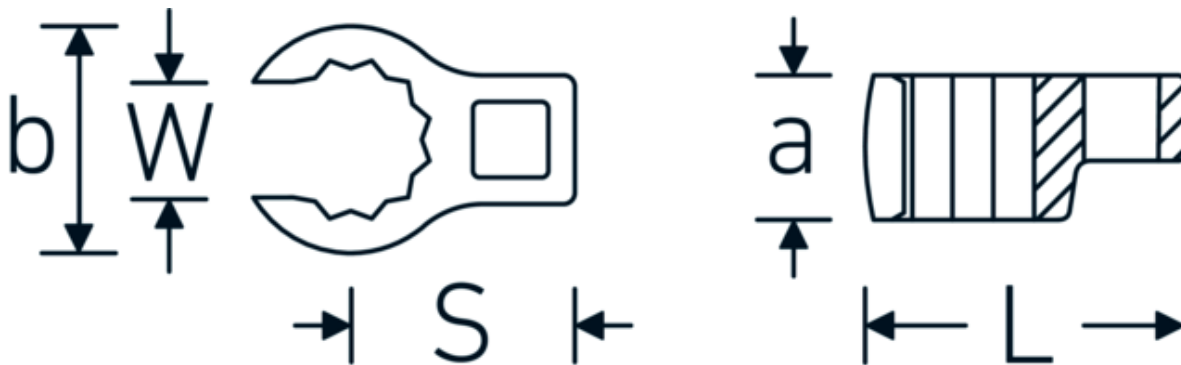

CROW-RING spanner

440

Product no. 02190022
GTIN 4018754003433
Model 440 22

Label. 3/8 " CROW-RING spanner Spanner size 22mm L.45,3mm

- Features.**
- Chrome Alloy Steel, chrome plated
 - Caution! Modified settings on torque wrench

Technical Drawing.

Technical Attributes.

a	19 mm
Internal square drive (inch)	3/8 "
Width mm (b)	33,5 mm
Length mm (L)	45,3 mm
S	23,6 mm
Width across flats [mm]	22 mm
W	17 mm

Logistics data.

Depth mm (IFS)	45
Width mm (IFS)	33
Height mm (IFS)	19
Length (packed, mm)	46
Width (packed, mm)	34
Height (packed, mm)	20
Volume (packed, dm3)	0.03128 dm3

Variants.

Art. no.	Model no. (ERP)	Description	GTIN
01190008	440 8	1/4 " CROW-RING spanner Spanner size 8mm L.23,8mm	4018754149094
01190009	440 9	1/4 " CROW-RING spanner Spanner size 9mm L.28,5mm	4018754140985
01190010	440 10	1/4 " CROW-RING spanner Spanner size 10mm L.28,4mm	4018754000739
01190011	440 11	1/4 " CROW-RING spanner Spanner size 11mm L.28mm	4018754149100
01190012	440 12	1/4 " CROW-RING spanner Spanner size 12mm L.30,8mm	4018754000746
01190013	440 13	1/4 " CROW-RING spanner Spanner size 13mm L.32mm	4018754102099
01190014	440 14	1/4 " CROW-RING spanner Spanner size 14mm L.31,7mm	4018754000753
02190015	440 15	3/8 " CROW-RING spanner Spanner size 15mm L.36,5mm	4018754141029
02190016	440 16	3/8 " CROW-RING spanner Spanner size 16mm L.36,1mm	4018754003389
02190017	440 17	3/8 " CROW-RING spanner Spanner size 17mm L.39,2mm	4018754003396
02190018	440 18	3/8 " CROW-RING spanner Spanner size 18mm L.40,8mm	4018754003402
02190019	440 19	3/8 " CROW-RING spanner Spanner size 19mm L.40,5mm	4018754003419
02190020	440 20	3/8 " CROW-RING spanner Spanner size 20mm L.42,9mm	4018754141036
02190021	440 21	3/8 " CROW-RING spanner Spanner size 21mm L.42,8mm	4018754003426