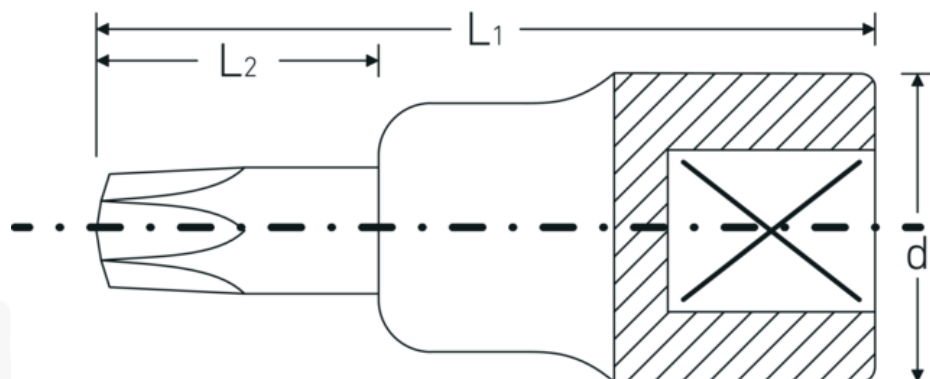

## Screwdriver socket

54TX

Product no. **03100030**  
 GTIN **4018754006670**  
 Model **54 TX T 30**

**Label.** 1/2 " Screwdriver socket L.55mm

**Features.**

- for inside TORX® screws
- Chrome Alloy Steel, chrome plated

## Technical Drawing.

## Technical Attributes.

Drive profile TORX®  
 Internal square drive (inch) 1/2 "

## Logistics data.

Depth mm (IFS) 55  
 Width mm (IFS) 23

<b>d</b>	22,7 mm	<b>Height mm (IFS)</b>	23
<b>Size of output profile</b>	T30	<b>Length (packed, mm)</b>	100
<b>L1</b>	55 mm	<b>Width (packed, mm)</b>	80
<b>L2</b>	17 mm	<b>Height (packed, mm)</b>	23
		<b>Volume (packed, dm3)</b>	0.184 dm3
		<b>Art. no.</b>	03100030
		<b>Weight (gross, kg)</b>	0,360
		<b>Weight PAP (kg)</b>	0,000
		<b>Weight PVC (kg)</b>	0,003
		<b>GTIN</b>	4018754006670
		<b>Country of origin</b>	GERMANY
		<b>Region of origin</b>	Nordrhein-Westfalen
		<b>WEEE/ElektroG</b>	nicht ear-pflichtig
		<b>Customs tariff no.</b>	82042000
		<b>Packing standard</b>	5
		<b>Weight</b>	72 g