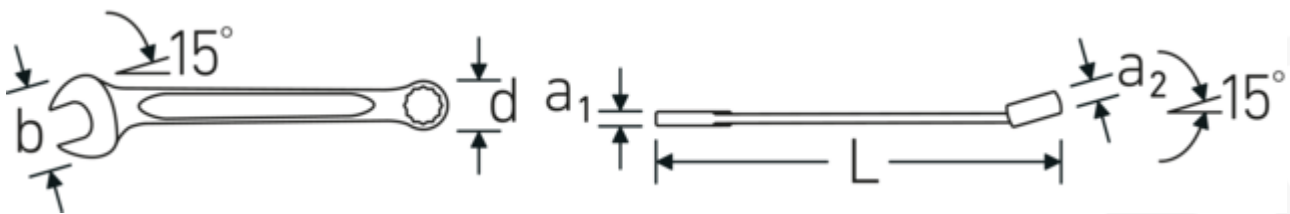

Technologies and features.

Double T-profile

Our combination and ring wrenches have an additional recess in the middle of the tool. Similar to the principle of a double T-beam, this provides a tremendous load capacity and maximum strength whilst reducing weight.

Offset Shaft Design

STAHLWILLE wrenches are reinforced between the jaw and shaft, as this is where the greatest forces are exerted. The special design strengthens the stress zones, thus reducing the risk of breakage to a minimum.

Technical Attributes.

a1	5,3 mm
a2	8,5 mm
Drive profile	bi-hex AS-Drive®
Width mm (b)	35 mm
d	21,9 mm
DIN	DIN 3113 Form A / ISO 7738 Form A
Length mm (L)	170 mm
Jaw angle	15 °
Wrench width 1 [mm]	15 mm
Ring position	15 °