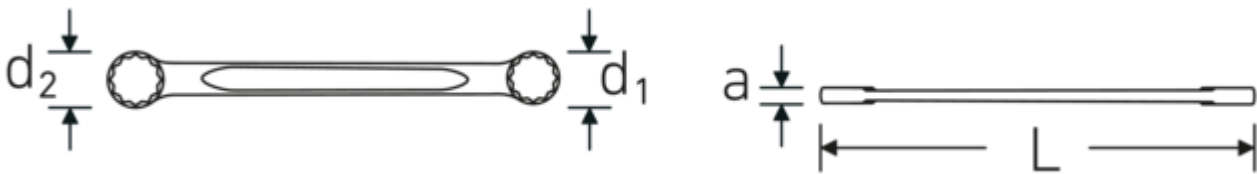

Double ring wrench, metric

StahlwilleSTABIL®21

Product no. **41051617**
GTIN **4018754021314**
Model **21 16 x 17**

Label. Double ring wrench Wrench size 16 x 17 mm L.170mm

Technical Drawing.

Technical Attributes.

a	8 mm
Drive profile	bi-hex AS-Drive®
d1	23,8 mm
d2	25 mm
DIN	DIN 837 / ISO 10103
Length mm (L)	170 mm
Wrench width 1 [mm]	16 mm
Wrench width 2 [mm]	17 mm

Logistics data.

Depth mm (IFS)	172
Width mm (IFS)	25
Height mm (IFS)	8
Length (packed, mm)	175
Width (packed, mm)	80
Height (packed, mm)	26
Volume (packed, dm3)	0.364 dm3
Product no.	41051617
Weight (gross, kg)	0,680
Weight PAP (kg)	0,000
Weight PVC (kg)	0,008
GTIN	4018754021314
Country of origin	GERMANY

41053034 21 30 x 34

Double ring wrench Wrench size 30 x
34 mm L.325mm

4018754021437

GTIN-Code.