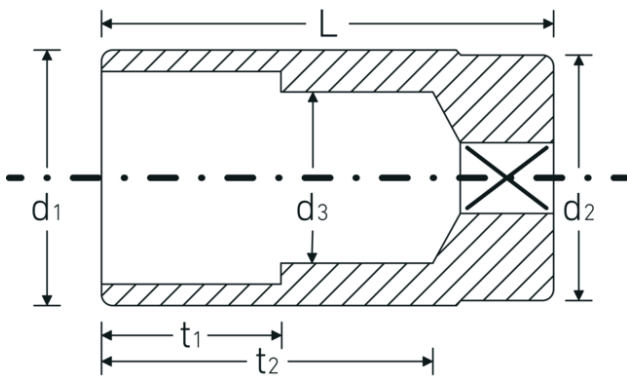

Sockets 1/2", inch, extra deep

51a

Product no. **03420054**
GTIN **4018754127139**
Model **51 A 1 3/16**

Label. 1/2 " Socket Wrench size 1 3/16" L.83mm

Technical Drawing.

Technical Attributes.

Drive profile	bi-hex AS-Drive®
Internal square drive (inch)	1/2 "
d1	39 mm
d2	37 mm
d3	28 mm
Length mm (L)	83 mm
Wrench size [inch]	1 3/16 "
t1	35 mm
t2	63,9 mm

Logistics data.

Depth mm (IFS)	84
Width mm (IFS)	39
Height mm (IFS)	39
Length (packed, mm)	310
Width (packed, mm)	150
Height (packed, mm)	40
Volume (packed, dm3)	1.86 dm3
Product no.	03420054
Weight (gross, kg)	1,900

Variants.

Product no.	Model no. (ERP)	Description	GTIN
03420024	51 A 3/8	1/2 " Socket Wrench size 3/8" L.83mm	4018754127108
03420028	51 A 7/16	1/2 " Socket Wrench size 7/16" L.83mm	4018754127115
03420032	51 A 1/2	1/2 " Socket Wrench size 1/2" L.83mm	4018754008025
03420034	51 A 9/16	1/2 " Socket Wrench size 9/16" L.83mm	4018754008032
03420036	51 A 5/8	1/2 " Socket Wrench size 5/8" L.83mm	4018754008049
03420038	51 A 11/16	1/2 " Socket Wrench size 11/16" L.83mm	4018754008056
03420040	51 A 3/4	1/2 " Socket Wrench size 3/4" L.83mm	4018754008063
03420042	51 A 13/16	1/2 " Socket Wrench size 13/16" L.83mm	4018754127122
03420044	51 A 7/8	1/2 " Socket Wrench size 7/8" L.83mm	4018754008070
03420046	51 A 15/16	1/2 " Socket Wrench size 15/16" L.83mm	4018754008087
03420048	51 A 1	1/2 " Socket Wrench size 1" L.83mm	4018754008094
03420050	51 A 1 1/16	1/2 " Socket Wrench size 1 1/16" L.83mm	4018754008100
03420052	51 A 1 1/8	1/2 " Socket Wrench size 1 1/8" L.83mm	4018754008117
03420054	51 A 1 3/16	1/2 " Socket Wrench size 1 3/16" L.83mm	4018754127139
03420056	51 A 1 1/4	1/2 " Socket Wrench size 1 1/4" L.83mm	4018754127146
03420058	51 A 1 5/16	1/2 " Socket Wrench size 1 5/16" L.83mm	4018754127153
03420060	51 A 1 3/8	1/2 " Socket Wrench size 1 3/8" L.83mm	4018754127160
03420062	51 A 1 7/16	1/2 " Socket Wrench size 1 7/16" L.83mm	4018754127177
03420064	51 A 1 1/2	1/2 " Socket Wrench size 1 1/2" L.83mm	4018754127184