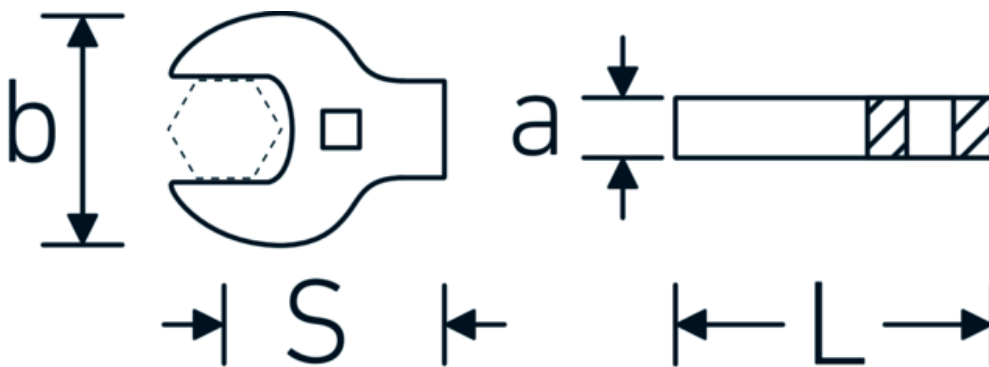

CROW-FOOT wrench heavy-duty, inch
540a HD

Product no. **03501064**
GTIN **4018754198160**
Model **540A HD SW 1.1/2**

Label.

1/2 " CROW-FOOT wrench heavy-duty Wrench size 1 1/2" L.76mm

Technical Drawing.

Technical Attributes.

a	16 mm
Internal square drive (inch)	1/2 "
Width mm (b)	70 mm

Logistics data.

Depth mm (IFS)	75
Width mm (IFS)	75
Height mm (IFS)	20

Length mm (L)	76 mm	Length (packed, mm)	75
S	45 mm	Width (packed, mm)	75
Wrench size [inch]	1 1/2 "	Height (packed, mm)	20
		Volume (packed, dm3)	0.1125 dm3
		Product no.	03501064
		Weight (gross, kg)	0,350
		Weight PAP (kg)	0,000
		Weight PVC (kg)	0,004
		GTIN	4018754198160
		Country of origin	GERMANY
		Region of origin	Nordrhein-Westfalen
		WEEE/ElektroG	nicht ear-pflichtig
		Customs tariff no.	82042000
		Packing standard	1
		Weight	310 g