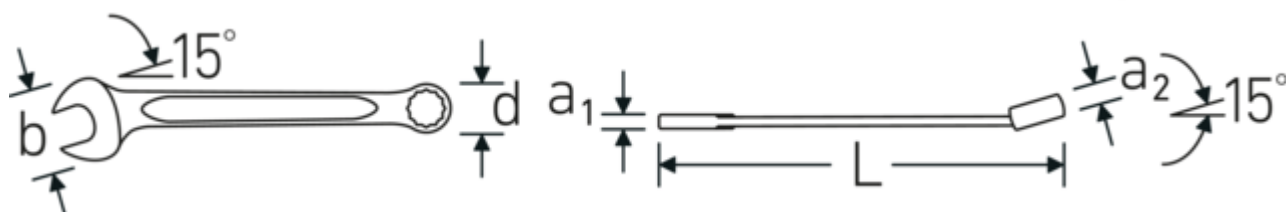

Combination wrench set OPEN BOX, inch

OPEN BOX 13a

Product no. **96404804**
GTIN **4018754080878**
Model **OPEN BOX 13a/20**

Label.

Combination wrench set OPEN BOX 13a/20 1/4-1.1/4 20

Technical Drawing.

Technical Attributes.

Number of tools	20
Range	1/4-1.1/4
DIN	DIN 3113 Form A / ISO 7738 Form A
Jaw angle	15 °
No.	13a/20

Logistics data.

Depth mm (IFS)	380
Width mm (IFS)	65
Height mm (IFS)	100
Length (packed, mm)	380
Width (packed, mm)	65
Height (packed, mm)	100

Volume (packed, dm3)	2.47 dm3
Product no.	96404804
Weight (gross, kg)	3,180
Weight PAP (kg)	0,124
Weight PVC (kg)	0,000
GTIN	4018754080878
Country of origin	GERMANY
Region of origin	Nordrhein-Westfalen
WEEE/ElektroG	nicht ear-pflichtig
Customs tariff no.	82041100
Packing standard	1
Weight	3180 g