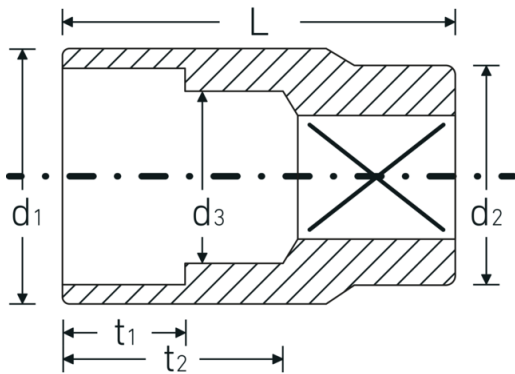

## Sockets 1/2", inch

50a

Product no. **03410042**  
GTIN **4018754007943**  
Model **50 A 13/16**

Label.

1/2 " Socket Wrench size 13/16" L.41mm

## Technical Drawing.

## Technical Attributes.

Drive profile	bi-hex AS-Drive®
Internal square drive (inch)	1/2 "
d1	28,2 mm
d2	25 mm
d3	19,4 mm
Length mm (L)	41 mm
Wrench size [inch]	13/16 "
t1	16,5 mm
t2	24,3 mm

## Variants.

Product no.	Model no. (ERP)	Description	GTIN
03410024	50 A 3/8	1/2 " Socket Wrench size 3/8" L.38mm	4018754007837
03410028	50 A 7/16	1/2 " Socket Wrench size 7/16" L.38mm	4018754007851
03410032	50 A 1/2	1/2 " Socket Wrench size 1/2" L.38mm	4018754007868
03410034	50 A 9/16	1/2 " Socket Wrench size 9/16" L.38mm	4018754007875
03410035	50 A 19/32	1/2 " Socket Wrench size 19/32" L.38mm	4018754007882
03410036	50 A 5/8	1/2 " Socket Wrench size 5/8" L.38mm	4018754007899
03410038	50 A 11/16	1/2 " Socket Wrench size 11/16" L.38mm	4018754007912
03410040	50 A 3/4	1/2 " Socket Wrench size 3/4" L.38mm	4018754007929
03410041	50 A 25/32	1/2 " Socket Wrench size 25/32" L.41mm	4018754007936
03410042	50 A 13/16	1/2 " Socket Wrench size 13/16" L.41mm	4018754007943
03410044	50 A 7/8	1/2 " Socket Wrench size 7/8" L.42mm	4018754007950
03410046	50 A 15/16	1/2 " Socket Wrench size 15/16" L.42mm	4018754007967
03410048	50 A 1	1/2 " Socket Wrench size 1" L.42mm	4018754007974
03410050	50 A 1 1/16	1/2 " Socket Wrench size 1 1/16" L.45mm	4018754007981
03410052	50 A 1 1/8	1/2 " Socket Wrench size 1 1/8" L.45mm	4018754007998
03410054	50 A 1 3/16	1/2 " Socket Wrench size 1 3/16" L.45mm	4018754008001
03410056	50 A 1 1/4	1/2 " Socket Wrench size 1 1/4" L.45mm	4018754008018
03410058	50 A 1 5/16	1/2 " Socket Wrench size 1 5/16" L.47mm	4018754127061
03410060	50 A 1 3/8	1/2 " Socket Wrench size 1 3/8" L.50mm	4018754127078
03410062	50 A 1 7/16	1/2 " Socket Wrench size 1 7/16" L.54mm	4018754127085
03410064	50 A 1 1/2	1/2 " Socket Wrench size 1 1/2" L.54mm	4018754127092