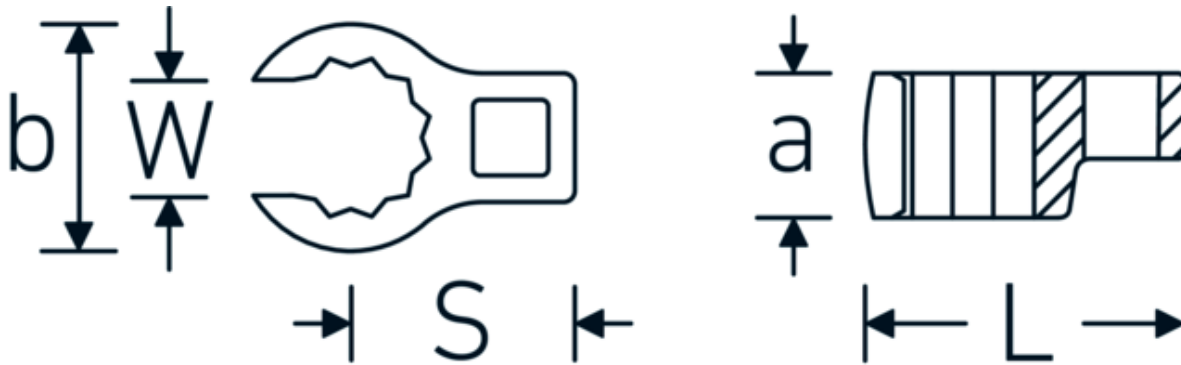

## CROW-RING spanner

440

Product no. 01190011  
GTIN 4018754149100  
Model 440 11

**Label.** 1/4 " CROW-RING spanner Spanner size 11mm L.28mm

- Features.**
- Chrome Alloy Steel, chrome plated
  - Caution! Modified settings on torque wrench

### Technical Drawing.

### Technical Attributes.

a	13,5 mm
Internal square drive (inch)	1/4 "
Width mm (b)	18,2 mm
Length mm (L)	28 mm
S	14 mm
Width across flats [mm]	11 mm
W	8,6 mm

## Variants.

Art. no.	Model no. (ERP)	Description	GTIN
01190008	440 8	1/4 " CROW-RING spanner Spanner size 8mm L.23,8mm	4018754149094
01190009	440 9	1/4 " CROW-RING spanner Spanner size 9mm L.28,5mm	4018754140985
01190010	440 10	1/4 " CROW-RING spanner Spanner size 10mm L.28,4mm	4018754000739
01190011	440 11	1/4 " CROW-RING spanner Spanner size 11mm L.28mm	4018754149100
01190012	440 12	1/4 " CROW-RING spanner Spanner size 12mm L.30,8mm	4018754000746
01190013	440 13	1/4 " CROW-RING spanner Spanner size 13mm L.32mm	4018754102099
01190014	440 14	1/4 " CROW-RING spanner Spanner size 14mm L.31,7mm	4018754000753
02190015	440 15	3/8 " CROW-RING spanner Spanner size 15mm L.36,5mm	4018754141029
02190016	440 16	3/8 " CROW-RING spanner Spanner size 16mm L.36,1mm	4018754003389
02190017	440 17	3/8 " CROW-RING spanner Spanner size 17mm L.39,2mm	4018754003396
02190018	440 18	3/8 " CROW-RING spanner Spanner size 18mm L.40,8mm	4018754003402
02190019	440 19	3/8 " CROW-RING spanner Spanner size 19mm L.40,5mm	4018754003419
02190020	440 20	3/8 " CROW-RING spanner Spanner size 20mm L.42,9mm	4018754141036
02190021	440 21	3/8 " CROW-RING spanner Spanner size 21mm L.42,8mm	4018754003426