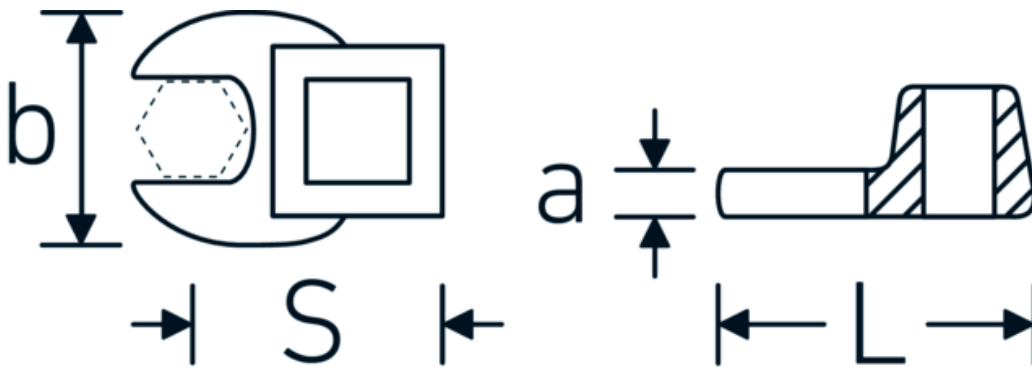

## CROW-FOOT wrench, inch

540a

Product no. **03500078**  
GTIN **4018754121366**  
Model **540 A 2 3/8**

Label.

1/2 " CROW-FOOT wrench Wrench size 2 3/8" L.81,5mm

## Technical Drawing.

## Technical Attributes.

a	8 mm
Internal square drive (inch)	1/2 "
Width mm (b)	96 mm
Length mm (L)	81,5 mm
S	51,3 mm
Wrench size [inch]	2 3/8 "

## Variants.

Product no.	Model no. (ERP)	Description	GTIN
01500024	540 A 3/8	1/4 " CROW-FOOT wrench Wrench size 3/8" L.25,5mm	4018754173839
02500028	540 A 7/16	3/8 " CROW-FOOT wrench Wrench size 7/16" L.32mm	4018754004621
02500032	540 A 1/2	3/8 " CROW-FOOT wrench Wrench size 1/2" L.34,3mm	4018754004638
02500034	540 A 9/16	3/8 " CROW-FOOT wrench Wrench size 9/16" L.37,7mm	4018754004645
02500036	540 A 5/8	3/8 " CROW-FOOT wrench Wrench size 5/8" L.37,7mm	4018754004652
02500038	540 A 11/16	3/8 " CROW-FOOT wrench Wrench size 11/16" L.42,5mm	4018754004669
02500040	540 A 3/4	3/8 " CROW-FOOT wrench Wrench size 3/4" L.42,5mm	4018754004676
02500042	540 A 13/16	3/8 " CROW-FOOT wrench Wrench size 13/16" L.42,3mm	4018754004683
02500044	540 A 7/8	3/8 " CROW-FOOT wrench Wrench size 7/8" L.44,5mm	4018754004690
02500048	540 A 1	3/8 " CROW-FOOT wrench Wrench size 1" L.47mm	4018754004706
02500050	540 A 1 1/16	3/8 " CROW-FOOT wrench Wrench size 1 1/16" L.47mm	4018754004713
02500052	540 A 1 1/8	3/8 " CROW-FOOT wrench Wrench size 1 1/8" L.50mm	4018754004720
02500054	540 A 1 3/16	3/8 " CROW-FOOT wrench Wrench size 1 3/16" L.50mm	4018754004737
02500056	540 A 1 1/4	3/8 " CROW-FOOT wrench Wrench size 1 1/4" L.53mm	4018754004744
02500058	540 A 1 5/16	3/8 " CROW-FOOT wrench Wrench size 1 5/16" L.53mm	4018754004751