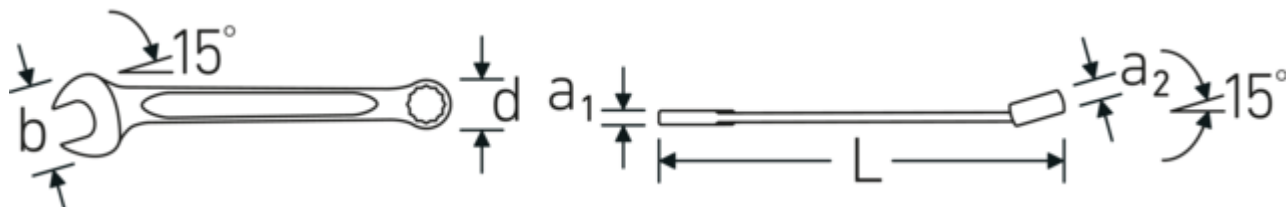

Technologies and features.

Double T-profile

Our combination and ring spanners have an additional recess in the middle of the tool. Similar to the principle of a double T-beam, this provides a tremendous load capacity and maximum strength whilst reducing weight.

Offset Shaft Design

Our spanners are specially designed with additional reinforcement in the load zones where the greatest amount of force is transmitted - namely where the jaw meets the shank - in order to prevent deformation.

Technical Attributes.

a1	16 mm
a2	24 mm
Drive profile	bi-hex AS-Drive®
Width mm (b)	125 mm
d	89,8 mm
DIN	DIN 3113 Form A / ISO 7738 Form A
Length mm (L)	590 mm
Jaw angle	15 °
Spanner width 1 [mm]	60 mm
Ring position	15 °
Spanner width 2 [mm]	60 mm
t	1 mm