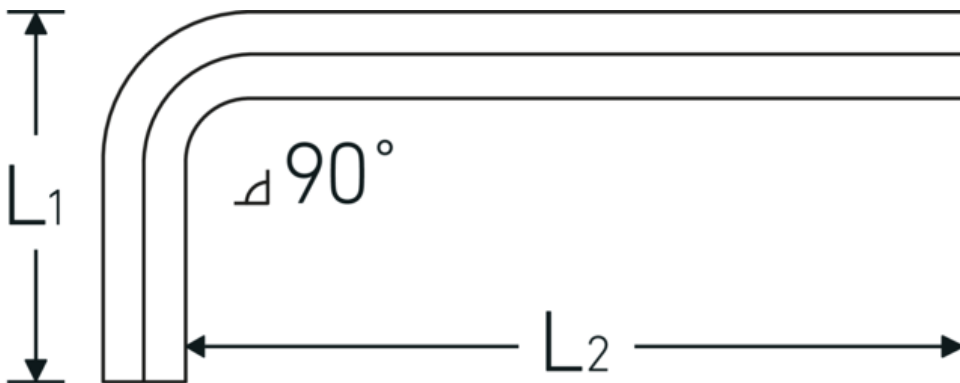

## Hex key L-wrench

10760aCV

Product no. **43550018**  
 GTIN **4018754029471**  
 Model **10760 ACV 9/32**  
**WINKELSCHRAUBENDREHER**

**Label.** Hex key L-wrench screwdriver Hex drive 9/32 L.35mm x 95mm

### Technical Drawing.

### Technical Attributes.

Drive profile	hex
External hex drive (inch)	9/32
L1	35 mm
L2	95 mm
Length mm (L)	105 mm

### Logistics data.

Depth mm (IFS)	105
Width mm (IFS)	43
Height mm (IFS)	8
Length (packed, mm)	150
Width (packed, mm)	65
Height (packed, mm)	25
Volume (packed, dm <sup>3</sup> )	0.24375 dm <sup>3</sup>
Product no.	43550018
Weight (gross, kg)	0,450