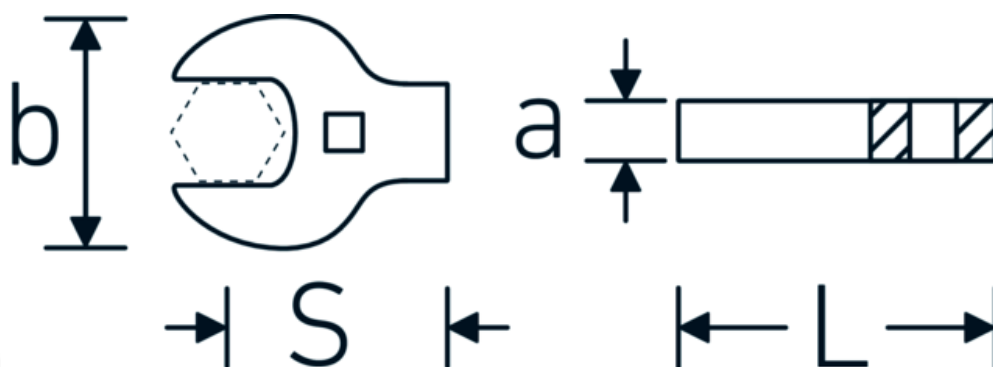

**CROW-FOOT wrench heavy-duty, inch**  
**540a HD**

Product no. **03501076**  
GTIN **4018754198214**  
Model **540A HD SW 2.1/4**

**Label.** 1/2 " CROW-FOOT wrench heavy-duty Wrench size 2 1/4" L.95mm

**Technical Drawing.**

**Technical Attributes.**

<b>a</b>	16 mm
<b>Internal square drive (inch)</b>	1/2 "
<b>Width mm (b)</b>	99 mm

**Logistics data.**

<b>Depth mm (IFS)</b>	150
<b>Width mm (IFS)</b>	145
<b>Height mm (IFS)</b>	20

<b>Length mm (L)</b>	95 mm	<b>Length (packed, mm)</b>	150
<b>S</b>	56 mm	<b>Width (packed, mm)</b>	145
<b>Wrench size [inch]</b>	2 1/4 "	<b>Height (packed, mm)</b>	20
		<b>Volume (packed, dm3)</b>	0.435 dm3
		<b>Product no.</b>	03501076
		<b>Weight (gross, kg)</b>	0,510
		<b>Weight PAP (kg)</b>	0,000
		<b>Weight PVC (kg)</b>	0,005
		<b>GTIN</b>	4018754198214
		<b>Country of origin</b>	GERMANY
		<b>Region of origin</b>	Nordrhein-Westfalen
		<b>WEEE/ElektroG</b>	nicht ear-pflichtig
		<b>Customs tariff no.</b>	82042000
		<b>Packing standard</b>	1
		<b>Weight</b>	500 g