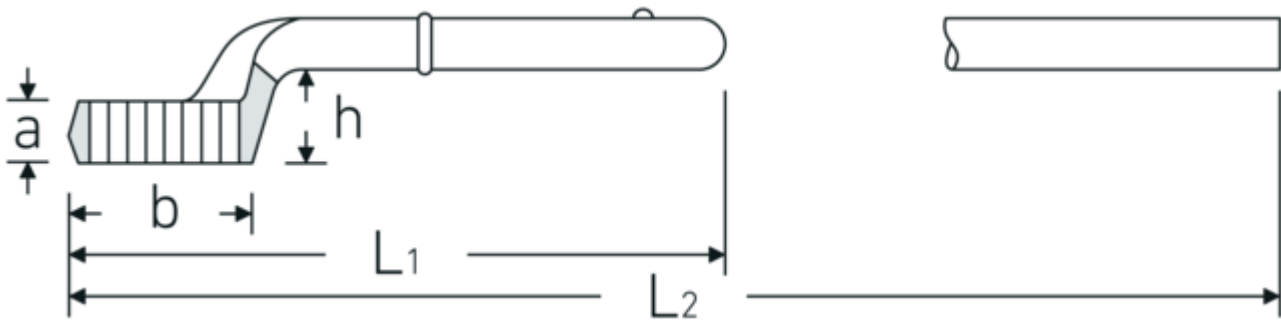

Heavy duty ring wrench

5

Product no. **42020030**
GTIN **4018754023417**
Model **5 30**

Label. Heavy duty ring wrench Wrench size 30mm L.200mm

Technical Drawing.

Technical Attributes.

a	18 mm
Width mm (b)	47 mm
for no.	1
Height mm (h)	33,5 mm
L1	200 mm
L2	565 mm
Wrench width 1 [mm]	30 mm

Logistics data.

Depth mm (IFS)	203
Width mm (IFS)	48
Height mm (IFS)	44
Length (packed, mm)	203
Width (packed, mm)	48
Height (packed, mm)	44
Volume (packed, dm3)	0.428736 dm3
Product no.	42020030
Weight (gross, kg)	0,525
Weight PAP (kg)	0,000