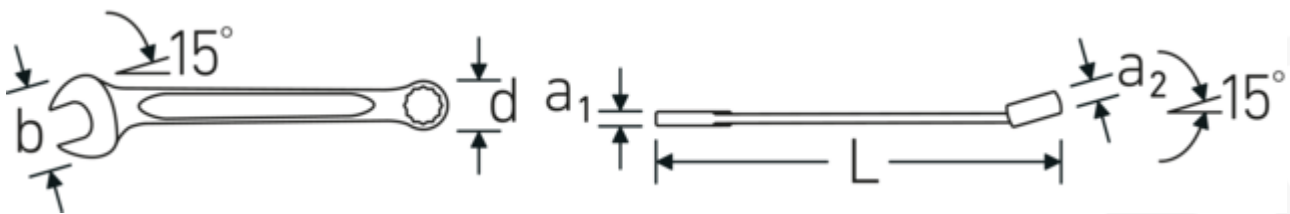

Technical Drawing.

Technical Attributes.

a1	8,9 mm
a2	16 mm
Drive profile	bi-hex AS-Drive®
Width mm (b)	66 mm
d	43,2 mm
DIN	DIN 3113 Form A / ISO 7738 Form A
Length mm (L)	330 mm
Jaw angle	15 °
Wrench width 1 [mm]	30 mm
Ring position	15 °

Logistics data.

Depth mm (IFS)	330
Width mm (IFS)	64
Height mm (IFS)	9
Length (packed, mm)	340
Width (packed, mm)	90
Height (packed, mm)	60
Volume (packed, dm3)	1.836 dm3
Product no.	40083030
Weight (gross, kg)	2,020
Weight PAP (kg)	0,000
Weight PVC (kg)	0,019