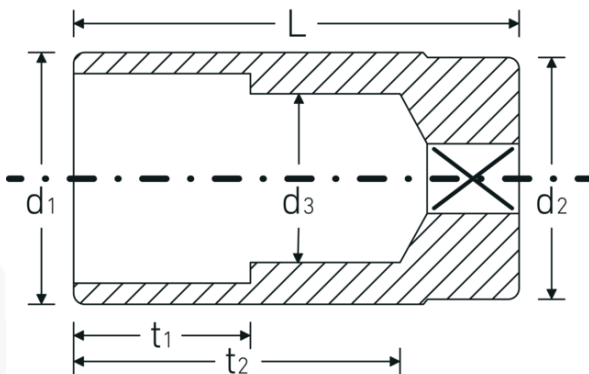

Technical Drawing.

Technical Attributes.

Drive profile bi-hex AS-Drive®

Logistics data.

Depth mm (IFS) 65