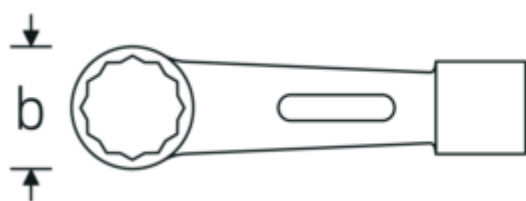

Impact ring wrench

8

Product no. **42010090**
GTIN **4018754023325**
Model **8 90**

Label.

Impact ring wrench Wrench size 90 mm L.445mm

Technical Drawing.

Technical Attributes.

a	60 mm
Width mm (b)	124 mm
Length mm (L)	445 mm
Wrench width 1 [mm]	90 mm

Logistics data.

Depth mm (IFS)	450
Width mm (IFS)	124
Height mm (IFS)	59
Length (packed, mm)	450
Width (packed, mm)	124
Height (packed, mm)	59
Volume (packed, dm3)	3.2922 dm3

Product no.	42010090
Weight (gross, kg)	6,885
Weight PAP (kg)	0,000
Weight PVC (kg)	0,000
GTIN	4018754023325
Country of origin	GERMANY
Region of origin	Nordrhein-Westfalen
WEEE/ElektroG	nicht ear-pflichtig
Customs tariff no.	82041100
Packing standard	1
Weight	6885 g

Variants.

Product no.	Art. no. (ERP)	Description	GTIN
42010032	8 32	Impact ring wrench Wrench size 32 mm L.195mm	4018754023141
42010036	8 36	Impact ring wrench Wrench size 36 mm L.195mm	4018754023165
42010041	8 41	Impact ring wrench Wrench size 41 mm L.200mm	4018754023172
42010046	8 46	Impact ring wrench Wrench size 46 mm L.250mm	4018754023189
42010050	8 50	Impact ring wrench Wrench size 50 mm L.280mm	4018754023196
42010055	8 55	Impact ring wrench Wrench size 55 mm L.300mm	4018754023219
42010060	8 60	Impact ring wrench Wrench size 60 mm L.300mm	4018754023233
42010065	8 65	Impact ring wrench Wrench size 65 mm L.325mm	4018754023257
42010070	8 70	Impact ring wrench Wrench size 70 mm L.355mm	4018754023264
42010075	8 75	Impact ring wrench Wrench size 75 mm L.360mm	4018754023271
42010080	8 80	Impact ring wrench Wrench size 80 mm L.440mm	4018754023295
42010085	8 85	Impact ring wrench Wrench size 85 mm L.440mm	4018754023318
42010090	8 90	Impact ring wrench Wrench size 90 mm L.445mm	4018754023325
42010095	8 95	Impact ring wrench Wrench size 95 mm L.450mm	4018754023332