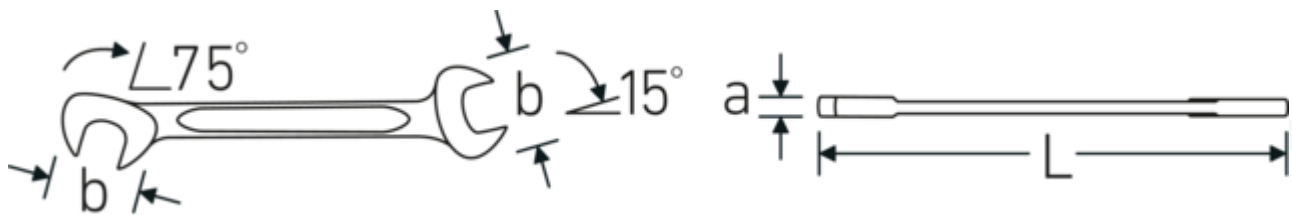

**Small double-open ended wrench
ELECTRIC, inch**

ELECTRIC 12a

Product no. **40462222**
GTIN **4018754020003**
Model **ELECTRIC 12a 11/32**

Label. Double open-ended wrench, small Wrench size 11/32 " L.103mm

Technical Drawing.

Technical Attributes.

a	3 mm
Width mm (b)	18,9 mm
Length mm (L)	103 mm
Jaw angle	15/75 °
Wrench width 1 [inch]	11/32 "
Wrench width s 2 [inch]	11/32 "

Logistics data.

Depth mm (IFS)	103
Width mm (IFS)	19
Height mm (IFS)	3
Length (packed, mm)	115
Width (packed, mm)	85
Height (packed, mm)	13
Volume (packed, dm3)	0.127075 dm3
Product no.	40462222
Weight (gross, kg)	0,194
Weight PAP (kg)	0,000
Weight PVC (kg)	0,003
GTIN	4018754020003