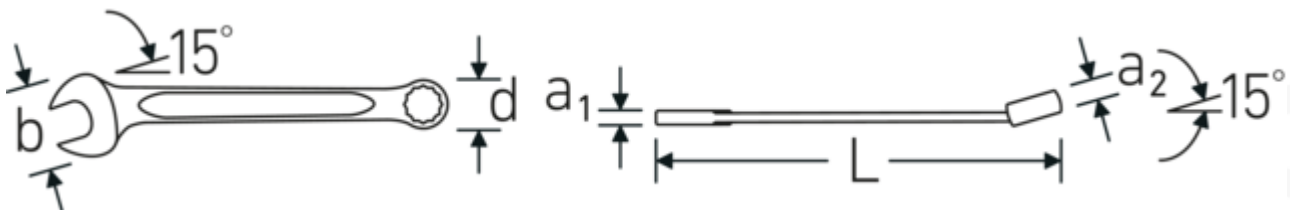

Combination wrench set OPEN BOX, inch

OPEN BOX 13a

Product no. **96404803**
GTIN **4018754080861**
Model **OPEN BOX 13a/8**

Label.

Combination wrench set OPEN BOX 13a/8 7/16-7/8 8

Technical Drawing.

Technical Attributes.

Number of tools	8
Range	7/16-7/8
DIN	DIN 3113 Form A / ISO 7738 Form A
Jaw angle	15 °
No.	13a/8

Logistics data.

Depth mm (IFS)	270
Width mm (IFS)	50
Height mm (IFS)	67
Length (packed, mm)	270
Width (packed, mm)	50
Height (packed, mm)	67

Volume (packed, dm3)	0.9045 dm3
Product no.	96404803
Weight (gross, kg)	0,970
Weight PAP (kg)	0,040
Weight PVC (kg)	0,000
GTIN	4018754080861
Country of origin	GERMANY
Region of origin	Nordrhein-Westfalen
WEEE/ElektroG	nicht ear-pflichtig
Customs tariff no.	82041100
Packing standard	1
Weight	900 g