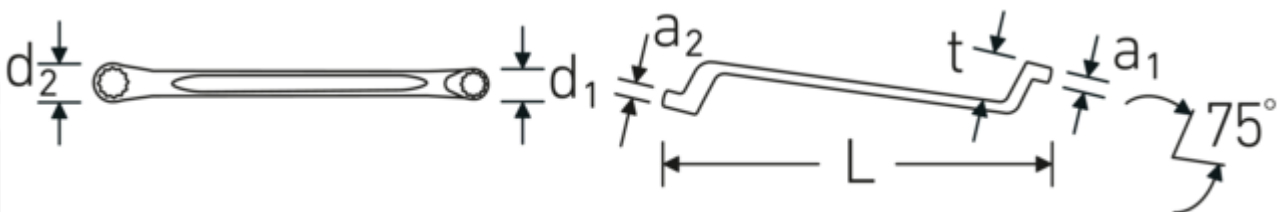

Double-ended ring spanner, metric, offset

StahlwilleSTABIL®20

Product no. 41043034
GTIN 4018754021147
Model StahlwilleSTABIL 20 30 x 34

Label. Double-ended ring spanner Spanner size 30 x 34 mm L.365mm

Features. StahlwilleSTABIL®

- offset
- DIN 838/ISO 10104
- Chrome Alloy Steel, chrome plated

Advantages.

Low-crank

The distinctive STAHLWILLE rounded finish gives the combination spanner a non-slip and pleasant feel for safe working, even with oil-smearred hands.

Manufactured from durable chrome-alloy steel for a long service life and resistance to wear.

Technical Drawing.

Technical Attributes.

a1	15 mm
a2	16 mm
Drive profile	bi-hex AS-Drive®
d1	42,6 mm
d2	48 mm
Length mm (L)	365 mm
Spanner width 1 [mm]	30 mm
Ring position	75 °
Spanner width 2 [mm]	34 mm
t	37 mm

Logistics data.

Depth mm (IFS)	365
Width mm (IFS)	48
Height mm (IFS)	16
Length (packed, mm)	370
Width (packed, mm)	50
Height (packed, mm)	16
Volume (packed, dm3)	0.296 dm3
Art. no.	41043034
Weight (gross, kg)	0,660
Weight PAP (kg)	0,000
Weight PVC (kg)	0,015
GTIN	4018754021147
Country of origin	GERMANY
Region of origin	Nordrhein-Westfalen
WEEE/ElektroG	nicht ear-pflichtig
Customs tariff no.	82041100
Packing standard	1
Weight	660 g