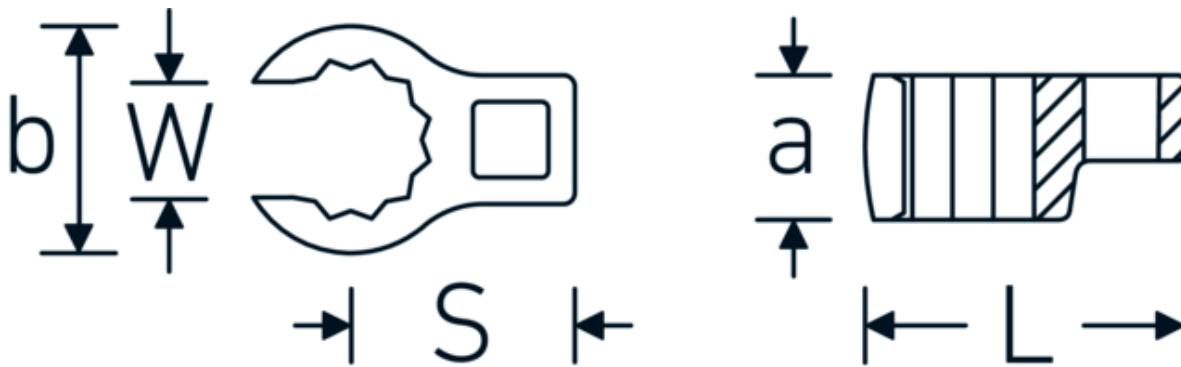

CROW-RING spanner

440a

Product no. **03490068**
GTIN **4018754008520**
Model **440 A 1 3/4**

Label. 1/2 " CROW-RING spanner Spanner size 1 3/4" L.75,6mm

- Features.**
- Chrome Alloy Steel, chrome plated
 - caution! Modified settings on torque wrench
 - size 3/8: for Volvo aircraft engine, type "JAS"

Technical Drawing.

Technical Attributes.

a	25,5 mm
Internal square drive (inch)	1/2 "
Width mm (b)	62 mm
Length mm (L)	75,6 mm
S	39,8 mm
Spanner size [inch]	1 3/4 "

Logistics data.

Depth mm (IFS)	75
Width mm (IFS)	61
Height mm (IFS)	26
Length (packed, mm)	75
Width (packed, mm)	61
Height (packed, mm)	26

Variants.

Art. no.	Model no. (ERP)	Description	GTIN
01490024	440 A 3/8	1/4 " CROW-RING spanner Spanner size 3/8" L.28,4mm	4018754116805
01490028	440 A 7/16	1/4 " CROW-RING spanner Spanner size 7/16" L.28mm	4018754001460
01490032	440 A 1/2	1/4 " CROW-RING spanner Spanner size 1/2" L.30,5mm	4018754001477
01490034	440 A 9/16	1/4 " CROW-RING spanner Spanner size 9/16" L.31,7mm	4018754001484
02490036	440 A 5/8	3/8 " CROW-RING spanner Spanner size 5/8" L.36,5mm	4018754004546
02490038	440 A 11/16	3/8 " CROW-RING spanner Spanner size 11/16" L.39,2mm	4018754004553
02490040	440 A 3/4	3/8 " CROW-RING spanner Spanner size 3/4" L.40,9mm	4018754004560
02490042	440 A 13/16	3/8 " CROW-RING spanner Spanner size 13/16" L.42,9mm	4018754004577
02490044	440 A 7/8	3/8 " CROW-RING spanner Spanner size 7/8" L.45,2mm	4018754004584
02490046	440 A 15/16	3/8 " CROW-RING spanner Spanner size 15/16" L.47,2mm	4018754004591
02490048	440 A 1	3/8 " CROW-RING spanner Spanner size 1" L.49,3mm	4018754004607
02490050	440 A 1 1/16	3/8 " CROW-RING spanner Spanner size 1 1/16" L.52,8mm	4018754004614
03490052	440 A 1 1/8	1/2 " CROW-RING spanner Spanner size 1 1/8" L.56,8mm	4018754008445
03490056	440 A 1 1/4	1/2 " CROW-RING spanner Spanner size 1 1/4" L.62,5mm	4018754008452