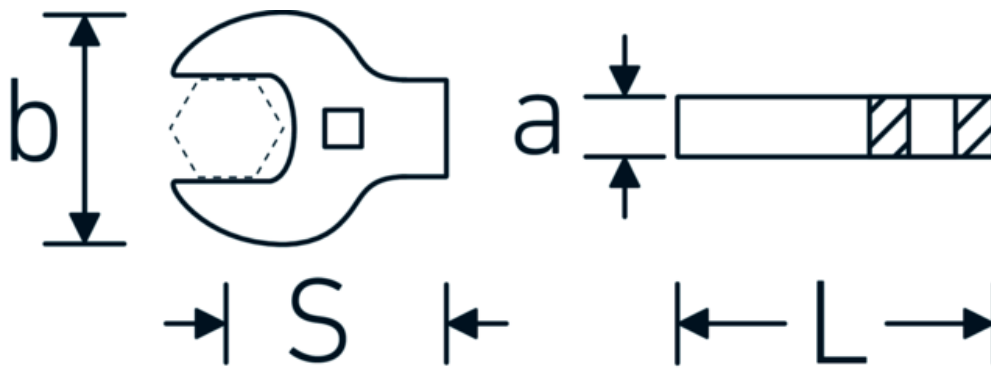

CROW-FOOT spanner heavy-duty, inch

540a HD

Product no. **02501028**
GTIN **4018754285716**
Model **540A HD SW 7/16**

Label. 3/8 " CROW-FOOT spanner heavy-duty, inch Spanner size 7/16" L.40mm

Features.

- for particularly high loadings, e.g. stainless steel screw fittings
- full use of jaws in conjunction with standard ratchets
- chrome plated
- supplied without ratchet
- Caution! Modified settings on torque wrench

Advantages.

For particularly high loads, e.g., stainless steel fittings.

Technical Drawing.

Technical Attributes.

a	11 mm
Internal square drive (inch)	3/8 "
Width mm (b)	26 mm
Length mm (L)	40 mm
S	25 mm
Spanner size [inch]	7/16 "

Logistics data.

Depth mm (IFS)	40
Width mm (IFS)	25
Height mm (IFS)	10
Length (packed, mm)	40
Width (packed, mm)	26
Height (packed, mm)	11
Volume (packed, dm3)	0.01144 dm3
Art. no.	02501028
Weight (gross, kg)	0,062
Weight PAP (kg)	0,000
Weight PVC (kg)	0,002
GTIN	4018754285716
Country of origin	GERMANY
Region of origin	Nordrhein-Westfalen
WEEE/ElektroG	nicht ear-pflichtig
Customs tariff no.	82042000
Packing standard	1
Weight	56 g

Variants.

Art. no.	Model no. (ERP)	Description	GTIN
02501024	540A HD SW 3/8	3/8 " CROW-FOOT spanner heavy-duty, inch Spanner size 3/8" L.39mm	4018754285709
02501028	540A HD SW 7/16	3/8 " CROW-FOOT spanner heavy-duty, inch Spanner size 7/16" L.40mm	4018754285716