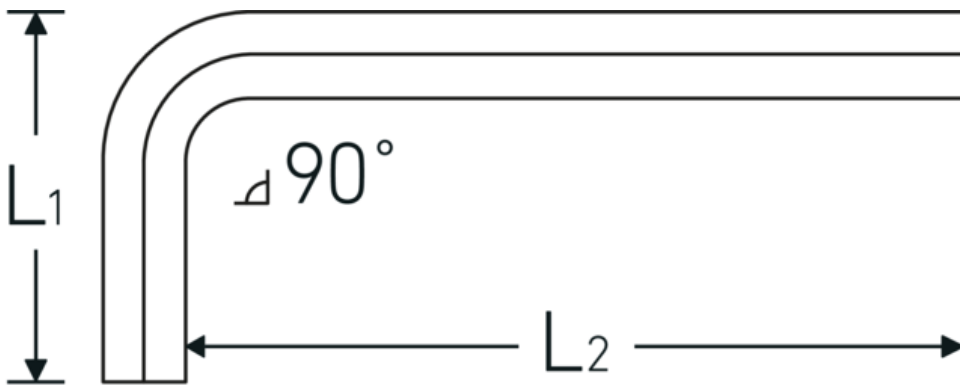

Hex key L-wrench

10760aCV

Product no. **43550010**
 GTIN **4018754029433**
 Model **10760 ACV 5/32**
WINKELSCHRAUBENDREHER

Label. Hex key L-wrench screwdriver Hex drive 5/32 L.25mm x 65mm

Technical Drawing.

Technical Attributes.

Drive profile	hex
External hex drive (inch)	5/32
L1	25 mm
L2	65 mm
Length mm (L)	73 mm

Logistics data.

Depth mm (IFS)	73
Width mm (IFS)	29
Height mm (IFS)	5
Length (packed, mm)	90
Width (packed, mm)	50
Height (packed, mm)	16
Volume (packed, dm ³)	0.072 dm ³
Product no.	43550010
Weight (gross, kg)	0,100

Weight PAP (kg)	0,000
Weight PVC (kg)	0,003
GTIN	4018754029433
Country of origin	GERMANY
Region of origin	Hessen
WEEE/ElektroG	nicht ear-pflichtig
Customs tariff no.	82054000
Packing standard	10
Weight	10 g