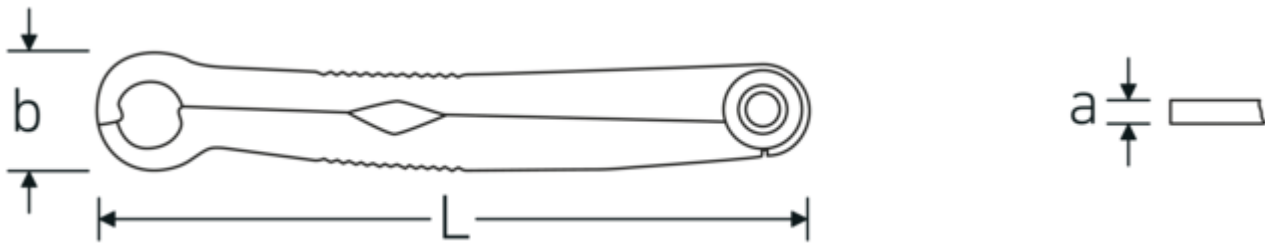

Technical Drawing.

Technical Attributes.

Number of tools	5 pcs.
Range	10-19
No.	240/5

Logistics data.

Depth mm (IFS)	290
Width mm (IFS)	100
Height mm (IFS)	40
Length (packed, mm)	290
Width (packed, mm)	100
Height (packed, mm)	40
Volume (packed, dm³)	1.16 dm³
Art. no.	96411005
Weight (gross, kg)	1,122
Weight PAP (kg)	0,000
Weight PVC (kg)	0,004
GTIN	4018754289189
Country of origin	GERMANY
Region of origin	Nordrhein-Westfalen
WEEE/ElektroG	nicht ear-pflichtig
Customs tariff no.	82041100
Packing standard	1
Weight	1122 g

Variants.

Art. no.	Art. no. (ERP)	Description	GTIN
96411003	FastRatch 240/4	Ratchet spanner set FastRatch FastRatch 240/4 8-14 4 pcs.	4018754266586
96411005	FastRatch 240/5	Ratchet spanner set FastRatch FastRatch 240/5 10-19 5 pcs.	4018754289189
96411006	FastRatch 240/6	Ratchet spanner set FastRatch FastRatch 240/6 8-19 6 pcs.	4018754289196