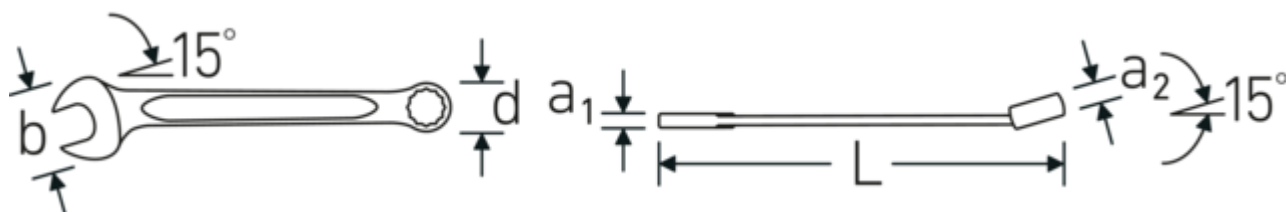

Technologies and features.

Double T-profile

Our combination and ring wrenches have an additional recess in the middle of the tool. Similar to the principle of a double T-beam, this provides a tremendous load capacity and maximum strength whilst reducing weight.

Offset Shaft Design

STAHLWILLE wrenches are reinforced between the jaw and shaft, as this is where the greatest forces are exerted. The special design strengthens the stress zones, thus reducing the risk of breakage to a minimum.

Technical Attributes.

a1	3,6 mm
a2	6 mm
Drive profile	bi-hex AS-Drive®
Width mm (b)	15,5 mm
d	9,9 mm
DIN	DIN 3113 Form A / ISO 7738 Form A
Length mm (L)	105 mm
Jaw angle	15 °
Wrench width 1 [mm]	6 mm
Ring position	15 °

Wrench width 2 [mm]	6 mm	GTIN	4018754018710
t	15 mm	Country of origin	GERMANY
		Region of origin	Nordrhein-Westfalen
		WEEE/ElektroG	nicht ear-pflichtig
		Customs tariff no.	82041100
		Packing standard	10
		Weight	15 g