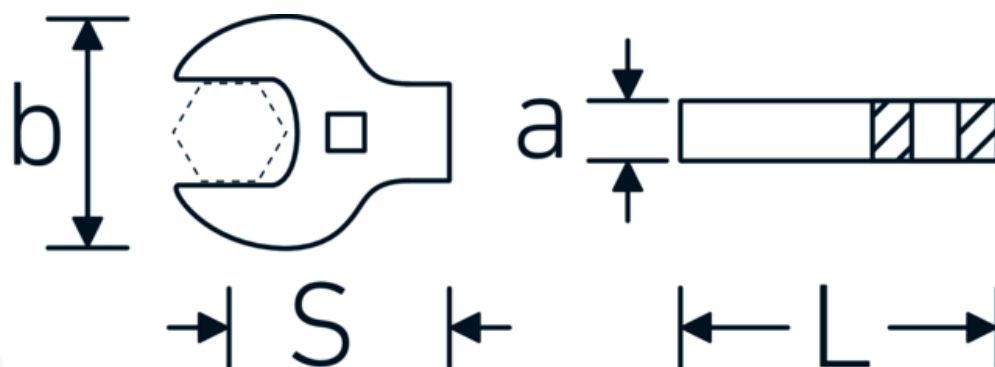

**CROW-FOOT wrench heavy-duty, inch**  
**540a HD**

Product no. **02501044**  
GTIN **4018754198108**  
Model **540A HD SW 7/8**

**Label.** 3/8 " CROW-FOOT wrench heavy-duty Wrench size 7/8" L.52mm

**Technical Drawing.**

**Technical Attributes.**

<b>a</b>	11 mm
<b>Internal square drive (inch)</b>	3/8 "
<b>Width mm (b)</b>	48 mm

**Logistics data.**

<b>Depth mm (IFS)</b>	45
<b>Width mm (IFS)</b>	47
<b>Height mm (IFS)</b>	11

<b>Length mm (L)</b>	52 mm	<b>Length (packed, mm)</b>	65
<b>S</b>	31,3 mm	<b>Width (packed, mm)</b>	65
<b>Wrench size [inch]</b>	7/8 "	<b>Height (packed, mm)</b>	20
		<b>Volume (packed, dm3)</b>	0.0845 dm3
		<b>Product no.</b>	02501044
		<b>Weight (gross, kg)</b>	0,102
		<b>Weight PAP (kg)</b>	0,000
		<b>Weight PVC (kg)</b>	0,002
		<b>GTIN</b>	4018754198108
		<b>Country of origin</b>	GERMANY
		<b>Region of origin</b>	Nordrhein-Westfalen
		<b>WEEE/ElektroG</b>	nicht ear-pflichtig
		<b>Customs tariff no.</b>	82042000
		<b>Packing standard</b>	1
		<b>Weight</b>	99 g