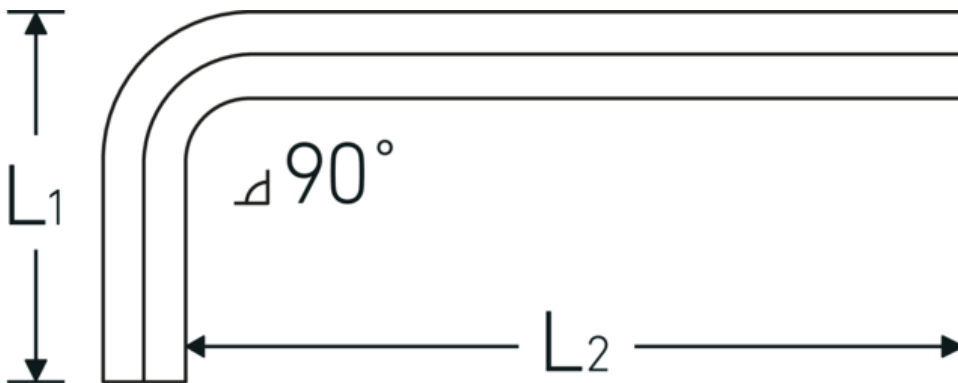

## Hex key L-wrench

10760a

Product no. **43553024**  
 GTIN **4018754332373**  
 Model **10760a 3/8**  
**WINKELSCHRAUBENDREHER**  
**SECHSKANT**

### Label.

Hex key L-wrench screwdriver Hex drive 11/32 L.41mm x 105mm

### Technical Attributes.

Drive profile	hex
External hex drive (inch)	11/32
L1	41 mm
L2	105 mm

### Logistics data.

Depth mm (IFS)	120
Width mm (IFS)	47
Height mm (IFS)	11
Length (packed, mm)	260
Width (packed, mm)	150
Height (packed, mm)	12
Volume (packed, dm <sup>3</sup> )	0.468 dm <sup>3</sup>
Product no.	43553024
Weight (gross, kg)	0,908