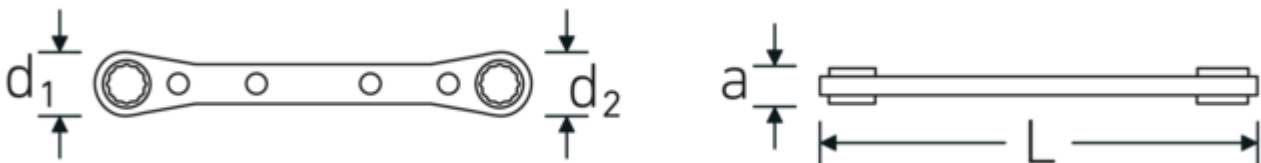

## Ratchet ring wrench, inch, bi-hex

25aN

Product no. **41561620**  
GTIN **4018754164448**  
Model **25a 1/4 x 5/16**

### Label.

Ratchet ring wrench Wrench size 1/4 x 5/16 " L.109mm

### Technical Attributes.

a	9 mm
Drive profile	bi-hex AS-Drive®
d1	15 mm
d2	17 mm
Length mm (L)	109 mm
Wrench width 1 [inch]	1/4 "
Wrench width s 2 [inch]	5/16 "

### Logistics data.

Depth mm (IFS)	58
Width mm (IFS)	10
Height mm (IFS)	8
Length (packed, mm)	58
Width (packed, mm)	10
Height (packed, mm)	8
Volume (packed, dm3)	0.00464 dm3
Product no.	41561620
Weight (gross, kg)	0,060
Weight PAP (kg)	0,000
Weight PVC (kg)	0,003
GTIN	4018754164448
Country of origin	UNITED STATES